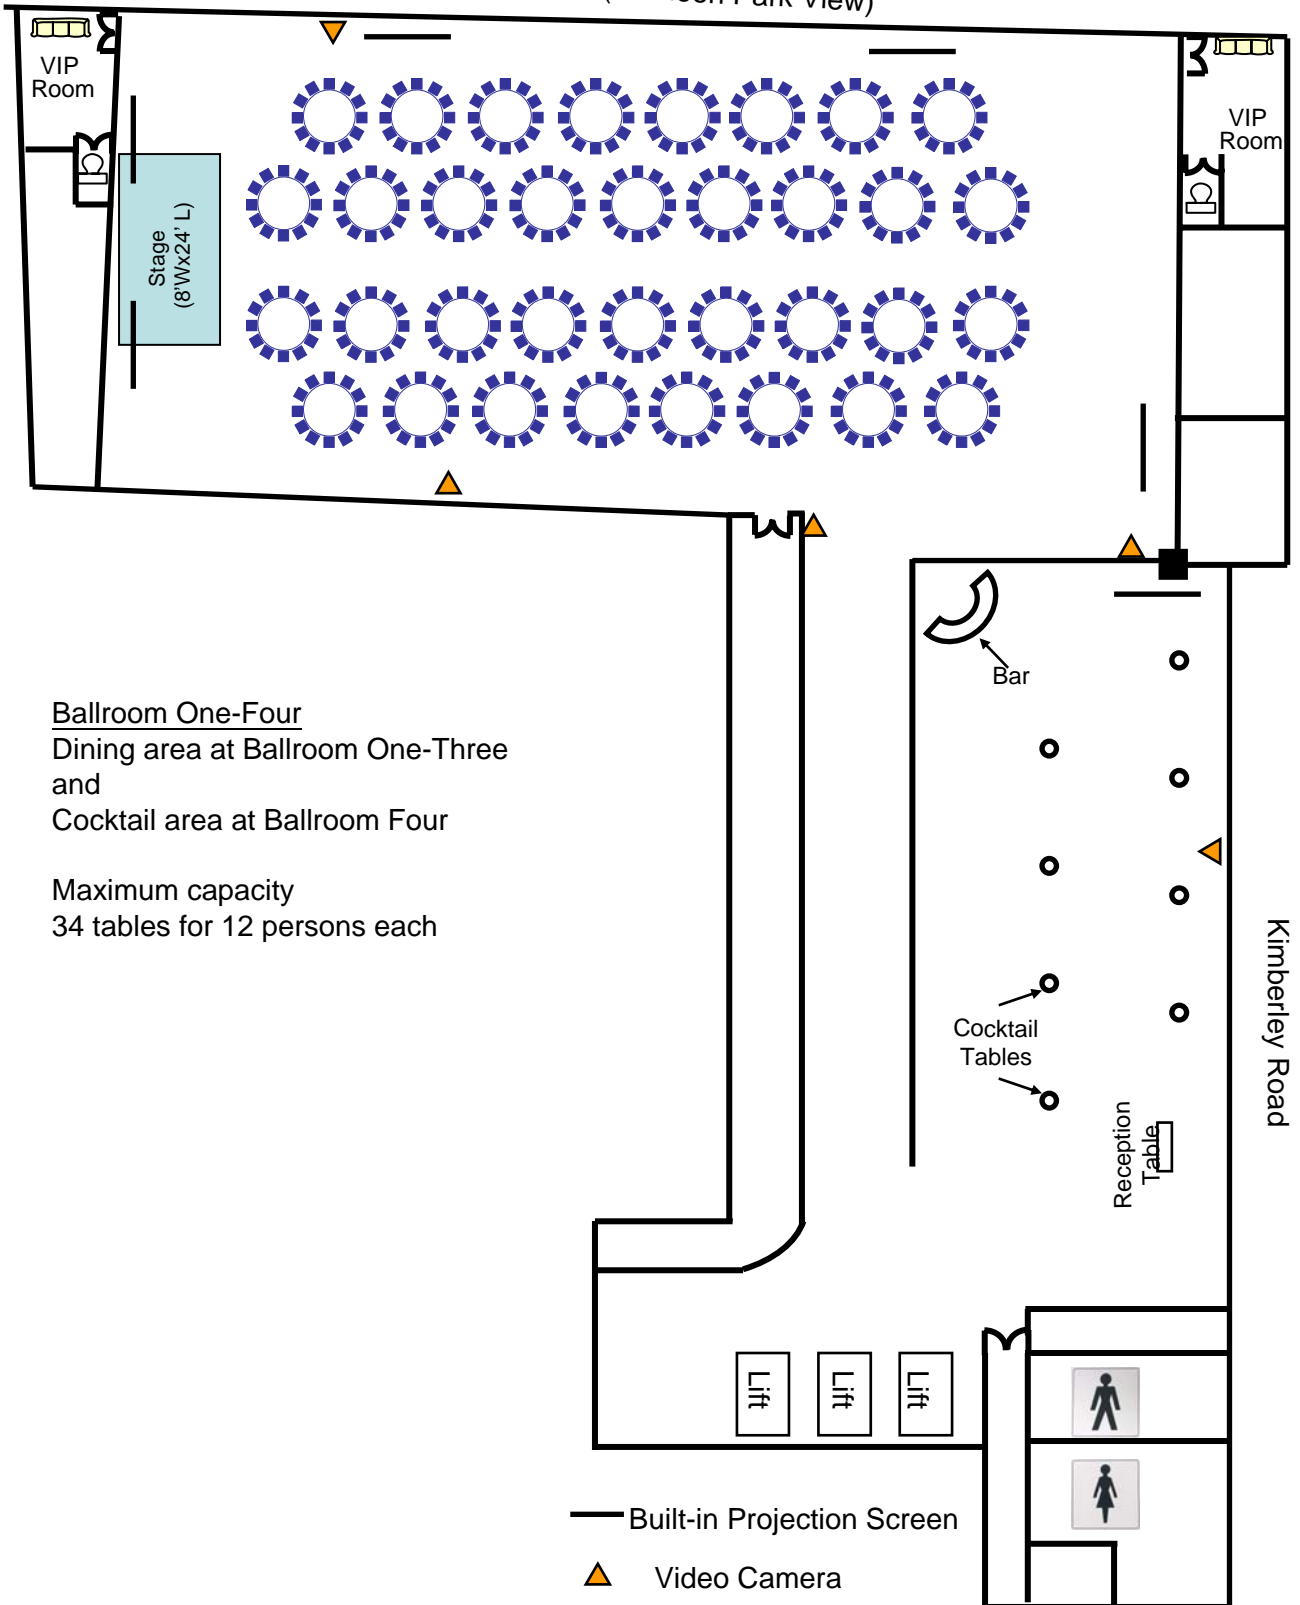

3/F, The Mira Hong Kong

18/F, The Mira Hong Kong

Nathan Road (Kowloon Park View)

Ballroom One-Four
Maximum capacity
50 tables for 12 persons each

Kimberley Road

— Built-in Projection Screen
▲ Video Camera

18/F, The Mira Hong Kong

Nathan Road (Kowloon Park View)

Ballroom One-Two

Maximum capacity

22 tables for 12 persons each

Ballroom Three-Four

Maximum capacity

23 tables for 12 persons each

— Built-in Projection Screen

▲ Video Camera

18/F, The Mira Hong Kong

Nathan Road (Kowloon Park View)

Ballroom One-Four

Dining area at Ballroom One-Three
and
Cocktail area at Ballroom Four

Maximum capacity

34 tables for 12 persons each

— Built-in Projection Screen

▲ Video Camera

18/F, The Mira Hong Kong

Nathan Road (Kowloon Park View)

Ballroom Four

Wedding solemnization by civil celebrant of marriages with the gazebo set up

Ballroom One-Three

34 tables for 12 persons each