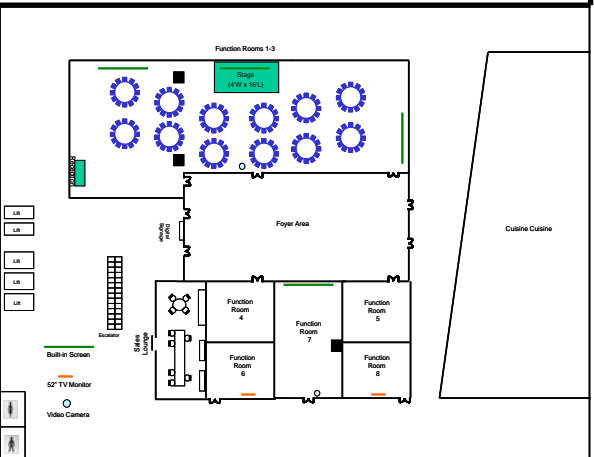

3/F, The Mira Hong Kong

18/F, The Mira Hong Kong

Nathan Road (Kowloon Park View)

Ballroom One-Four
Maximum capacity
50 tables for 12 persons each

Kimberley Road

— Built-in Projection Screen
▲ Video Camera

18/F, The Mira Hong Kong

Nathan Road (Kowloon Park View)

Ballroom One-Two

Maximum capacity

22 tables for 12 persons each

Ballroom Three-Four

Maximum capacity

23 tables for 12 persons each

— Built-in Projection Screen

▲ Video Camera

18/F, The Mira Hong Kong

Nathan Road (Kowloon Park View)

Ballroom One-Four

Dining area at Ballroom One-Three
and
Cocktail area at Ballroom Four

Maximum capacity

34 tables for 12 persons each

— Built-in Projection Screen

▲ Video Camera

18/F, The Mira Hong Kong

Nathan Road (Kowloon Park View)

Ballroom Four

Wedding solemnization by civil celebrant of marriages with the gazebo set up

Ballroom One-Three

34 tables for 12 persons each