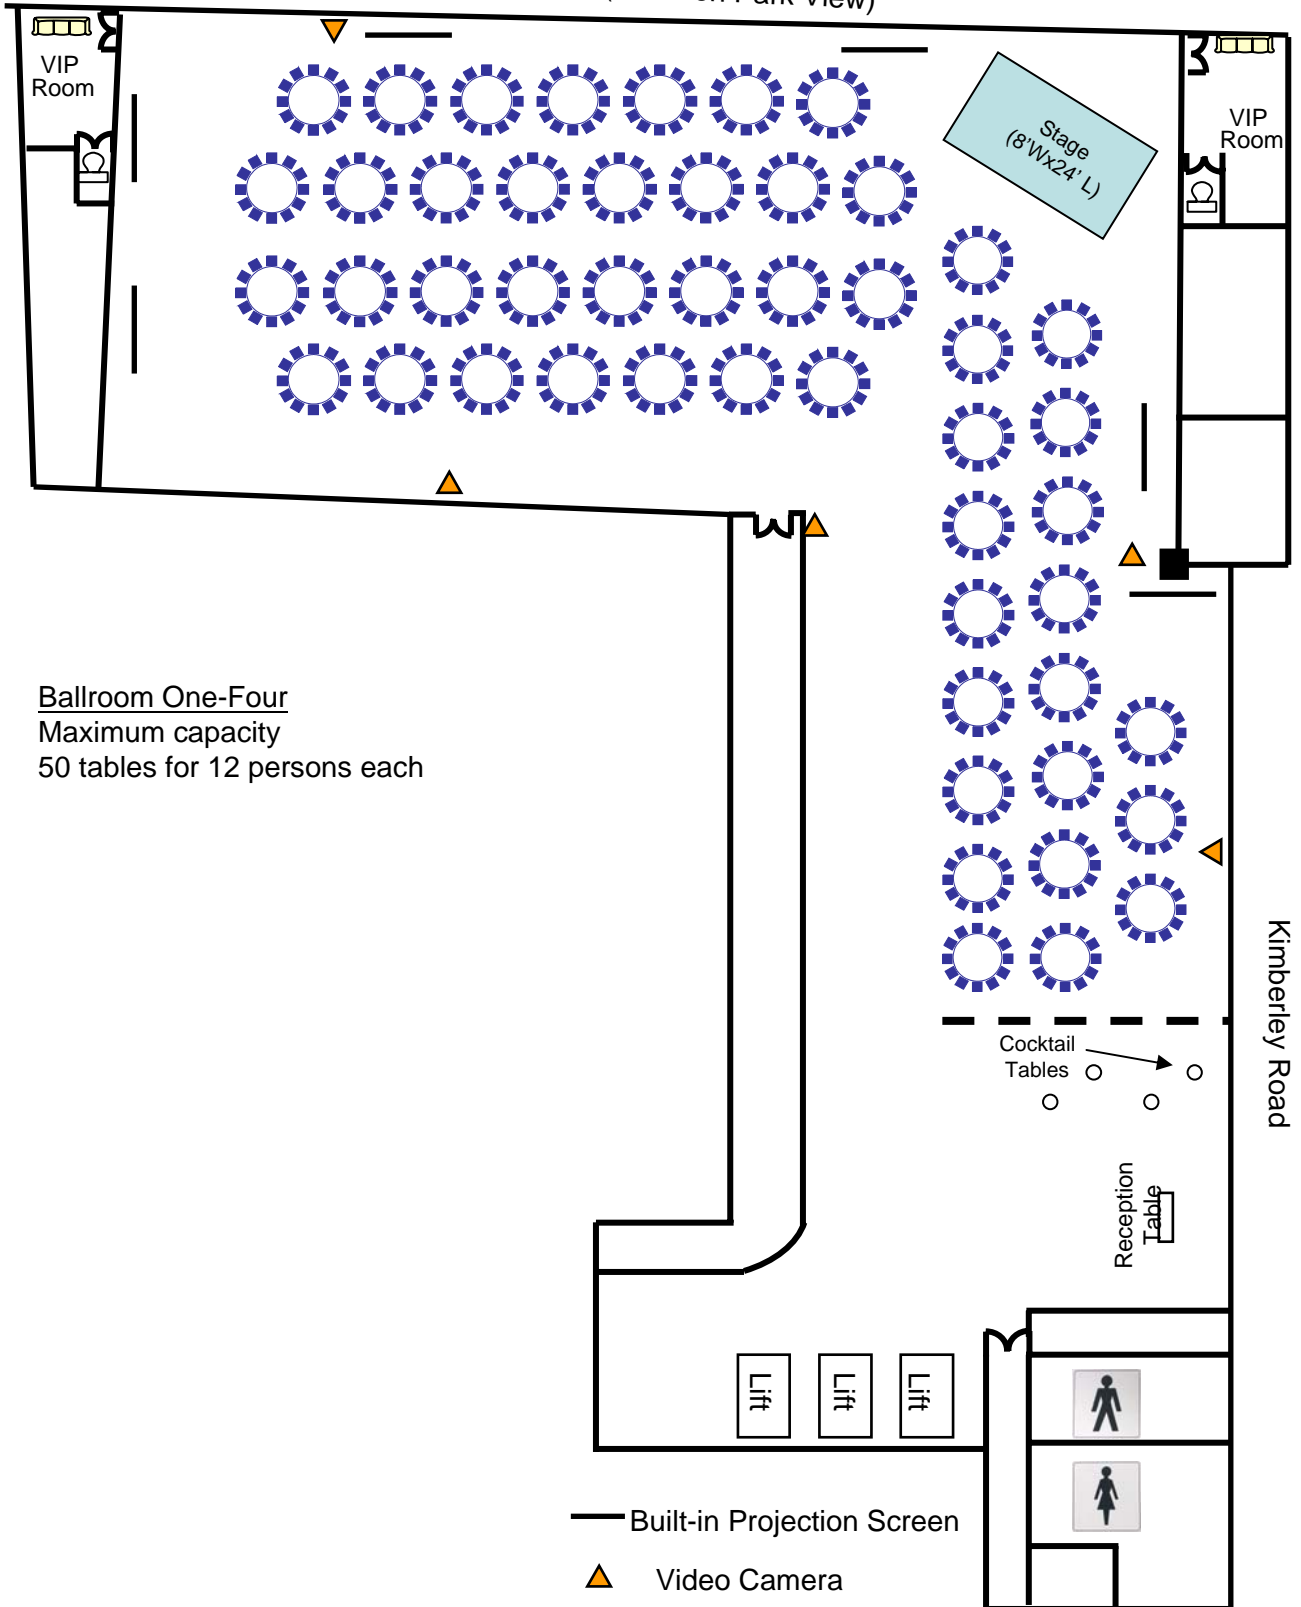

3/F, The Mira Hong Kong

18/F, The Mira Hong Kong

Nathan Road (Kowloon Park View)

Ballroom One-Four
Maximum capacity
50 tables for 12 persons each

Kimberley Road

— Built-in Projection Screen
▲ Video Camera

18/F, The Mira Hong Kong

Nathan Road (Kowloon Park View)

Ballroom One-Two

Maximum capacity

22 tables for 12 persons each

Ballroom Three-Four

Maximum capacity

23 tables for 12 persons each

— Built-in Projection Screen

▲ Video Camera

18/F, The Mira Hong Kong

Nathan Road (Kowloon Park View)

Ballroom One-Four

Dining area at Ballroom One-Three
and
Cocktail area at Ballroom Four

Maximum capacity

34 tables for 12 persons each

— Built-in Projection Screen

▲ Video Camera

18/F, The Mira Hong Kong

Nathan Road (Kowloon Park View)

Ballroom Four

Wedding solemnization by civil celebrant of marriages with the gazebo set up

Ballroom One-Three

34 tables for 12 persons each