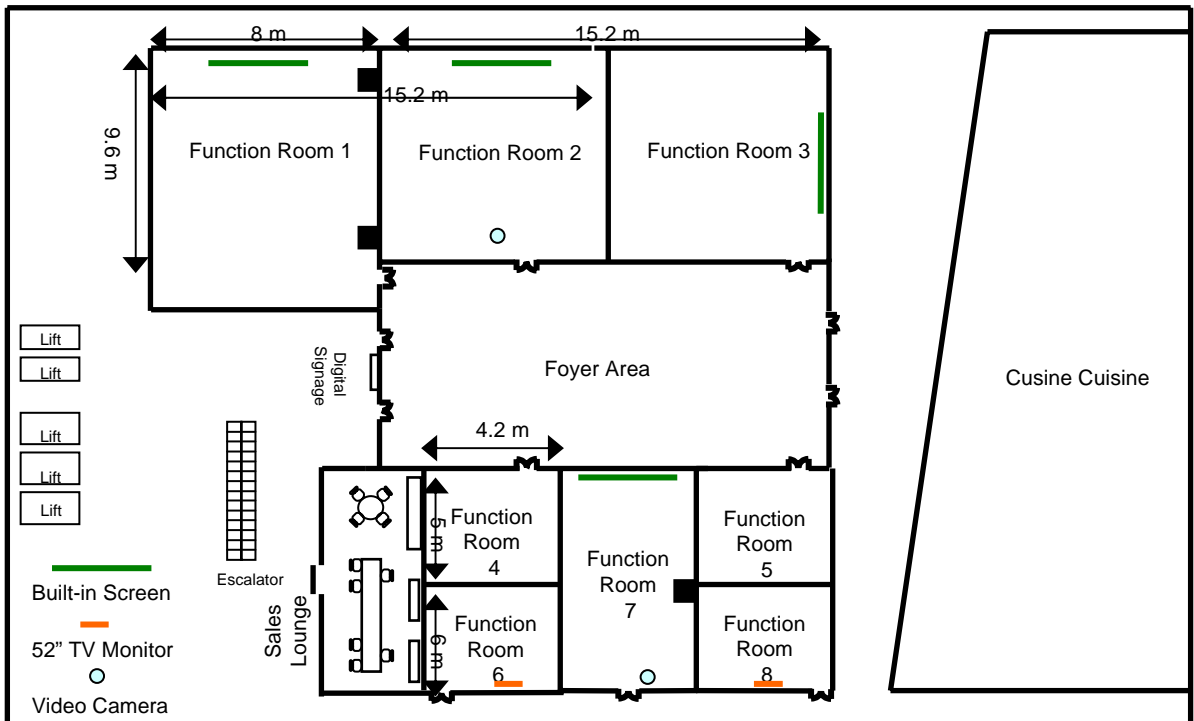

3/F, The Mira Hong Kong

18/F, The Mira Hong Kong

Nathan Road (Kowloon Park View)

Ballroom One-Four
Maximum capacity
50 tables for 12 persons each

Kimberley Road

— Built-in Projection Screen
▲ Video Camera

18/F, The Mira Hong Kong

Nathan Road (Kowloon Park View)

Ballroom One-Two

Maximum capacity

22 tables for 12 persons each

Ballroom Three-Four

Maximum capacity

23 tables for 12 persons each

— Built-in Projection Screen

▲ Video Camera

18/F, The Mira Hong Kong

Nathan Road (Kowloon Park View)

Ballroom One-Four

Dining area at Ballroom One-Three
and
Cocktail area at Ballroom Four

Maximum capacity

34 tables for 12 persons each

— Built-in Projection Screen

▲ Video Camera

18/F, The Mira Hong Kong

Nathan Road (Kowloon Park View)

Ballroom Four

Wedding solemnization by civil celebrant of marriages with the gazebo set up

Ballroom One-Three

34 tables for 12 persons each