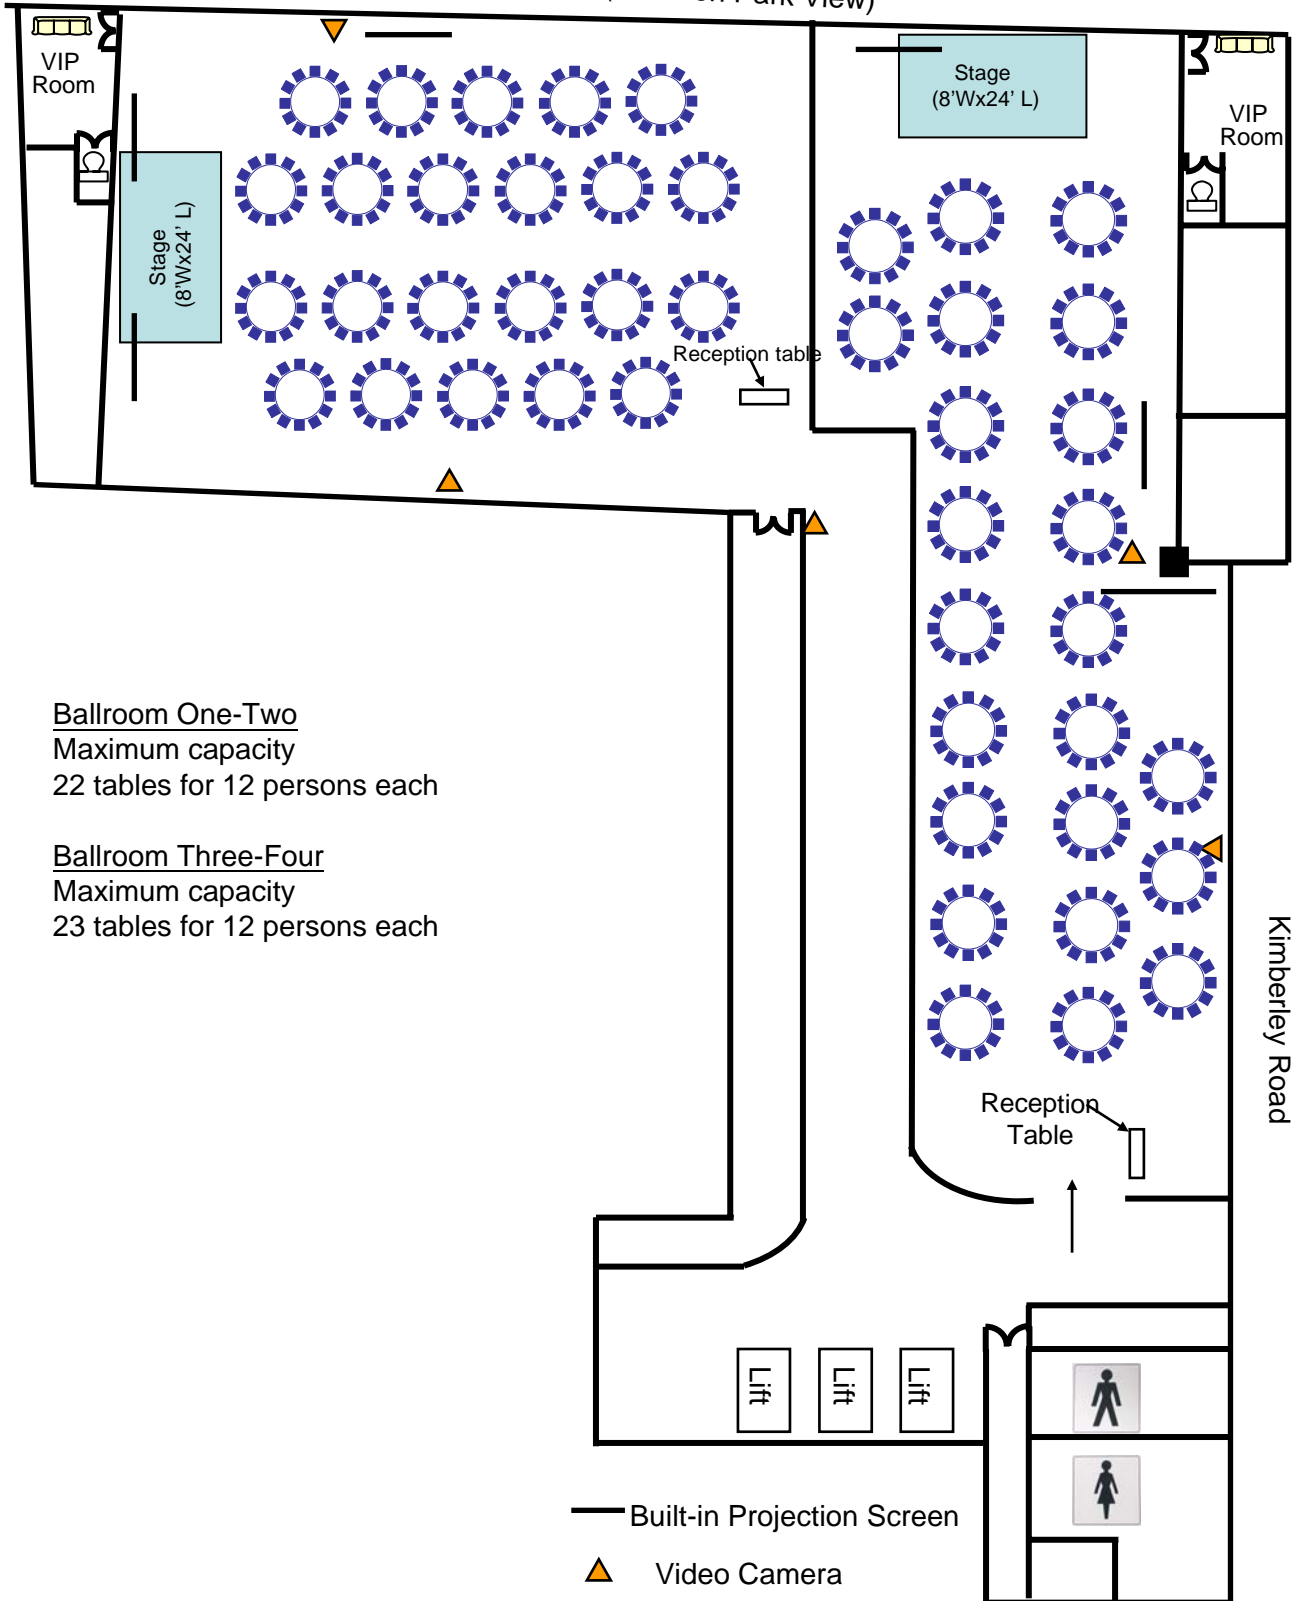

3/F, The Mira Hong Kong

18/F, The Mira Hong Kong

Nathan Road (Kowloon Park View)

Ballroom One-Four
Maximum capacity
50 tables for 12 persons each

Kimberley Road

— Built-in Projection Screen
▲ Video Camera

18/F, The Mira Hong Kong

Nathan Road (Kowloon Park View)

Ballroom One-Two

Maximum capacity

22 tables for 12 persons each

Ballroom Three-Four

Maximum capacity

23 tables for 12 persons each

— Built-in Projection Screen

▲ Video Camera

18/F, The Mira Hong Kong

Nathan Road (Kowloon Park View)

Ballroom One-Four

Dining area at Ballroom One-Three
and
Cocktail area at Ballroom Four

Maximum capacity

34 tables for 12 persons each

— Built-in Projection Screen

▲ Video Camera

18/F, The Mira Hong Kong

Nathan Road (Kowloon Park View)

Ballroom Four

Wedding solemnization by civil celebrant of marriages with the gazebo set up

Ballroom One-Three

34 tables for 12 persons each