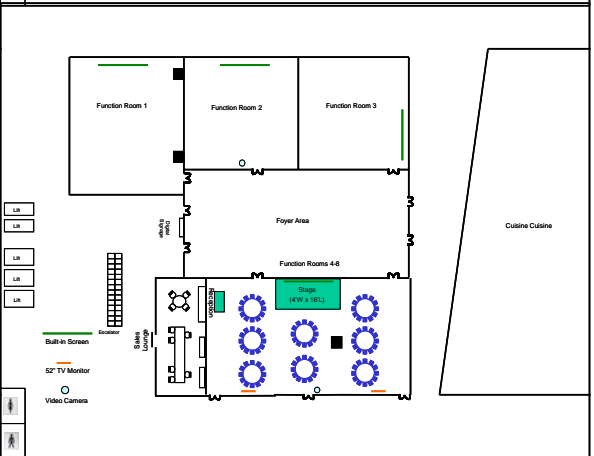

3/F, The Mira Hong Kong

18/F, The Mira Hong Kong

Nathan Road (Kowloon Park View)

Ballroom One-Four
Maximum capacity
50 tables for 12 persons each

Kimberley Road

— Built-in Projection Screen
▲ Video Camera

18/F, The Mira Hong Kong

Nathan Road (Kowloon Park View)

Ballroom One-Two

Maximum capacity

22 tables for 12 persons each

Ballroom Three-Four

Maximum capacity

23 tables for 12 persons each

— Built-in Projection Screen

▲ Video Camera

18/F, The Mira Hong Kong

Nathan Road (Kowloon Park View)

Ballroom One-Four

Dining area at Ballroom One-Three
and
Cocktail area at Ballroom Four

Maximum capacity

34 tables for 12 persons each

— Built-in Projection Screen

▲ Video Camera

18/F, The Mira Hong Kong

Nathan Road (Kowloon Park View)

Ballroom Four

Wedding solemnization by civil celebrant of marriages with the gazebo set up

Ballroom One-Three

34 tables for 12 persons each