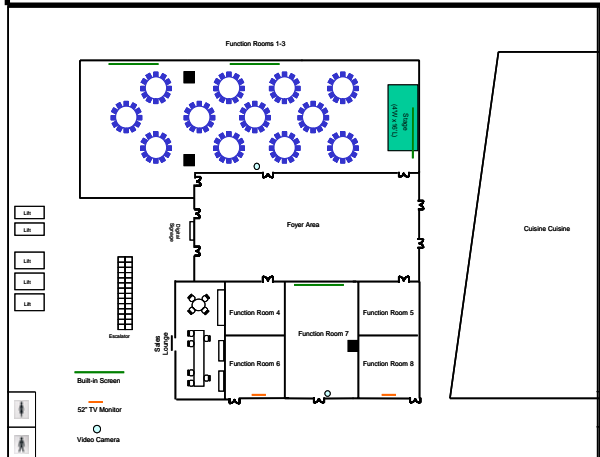

3/F, The Mira Hong Kong

18/F, The Mira Hong Kong

Nathan Road (Kowloon Park View)

Ballroom One-Four
Maximum capacity
50 tables for 12 persons each

Kimberley Road

— Built-in Projection Screen
▲ Video Camera

18/F, The Mira Hong Kong

Nathan Road (Kowloon Park View)

Ballroom One-Two

Maximum capacity

22 tables for 12 persons each

Ballroom Three-Four

Maximum capacity

23 tables for 12 persons each

— Built-in Projection Screen

▲ Video Camera

18/F, The Mira Hong Kong

Nathan Road (Kowloon Park View)

Ballroom One-Four

Dining area at Ballroom One-Three
and
Cocktail area at Ballroom Four

Maximum capacity

34 tables for 12 persons each

— Built-in Projection Screen

▲ Video Camera

18/F, The Mira Hong Kong

Nathan Road (Kowloon Park View)

Ballroom Four

Wedding solemnization by civil celebrant of marriages with the gazebo set up

Ballroom One-Three

34 tables for 12 persons each