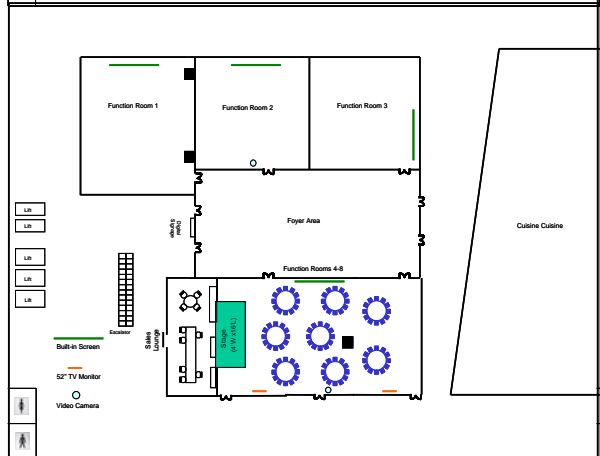

3/F, The Mira Hong Kong

18/F, The Mira Hong Kong

Nathan Road (Kowloon Park View)

Ballroom One-Four
Maximum capacity
50 tables for 12 persons each

Kimberley Road

— Built-in Projection Screen
▲ Video Camera

18/F, The Mira Hong Kong

Nathan Road (Kowloon Park View)

Ballroom One-Two

Maximum capacity

22 tables for 12 persons each

Ballroom Three-Four

Maximum capacity

23 tables for 12 persons each

— Built-in Projection Screen

▲ Video Camera

18/F, The Mira Hong Kong

Nathan Road (Kowloon Park View)

Ballroom One-Four

Dining area at Ballroom One-Three
and
Cocktail area at Ballroom Four

Maximum capacity

34 tables for 12 persons each

— Built-in Projection Screen

▲ Video Camera

18/F, The Mira Hong Kong

Nathan Road (Kowloon Park View)

Ballroom Four

Wedding solemnization by civil celebrant of marriages with the gazebo set up

Ballroom One-Three

34 tables for 12 persons each