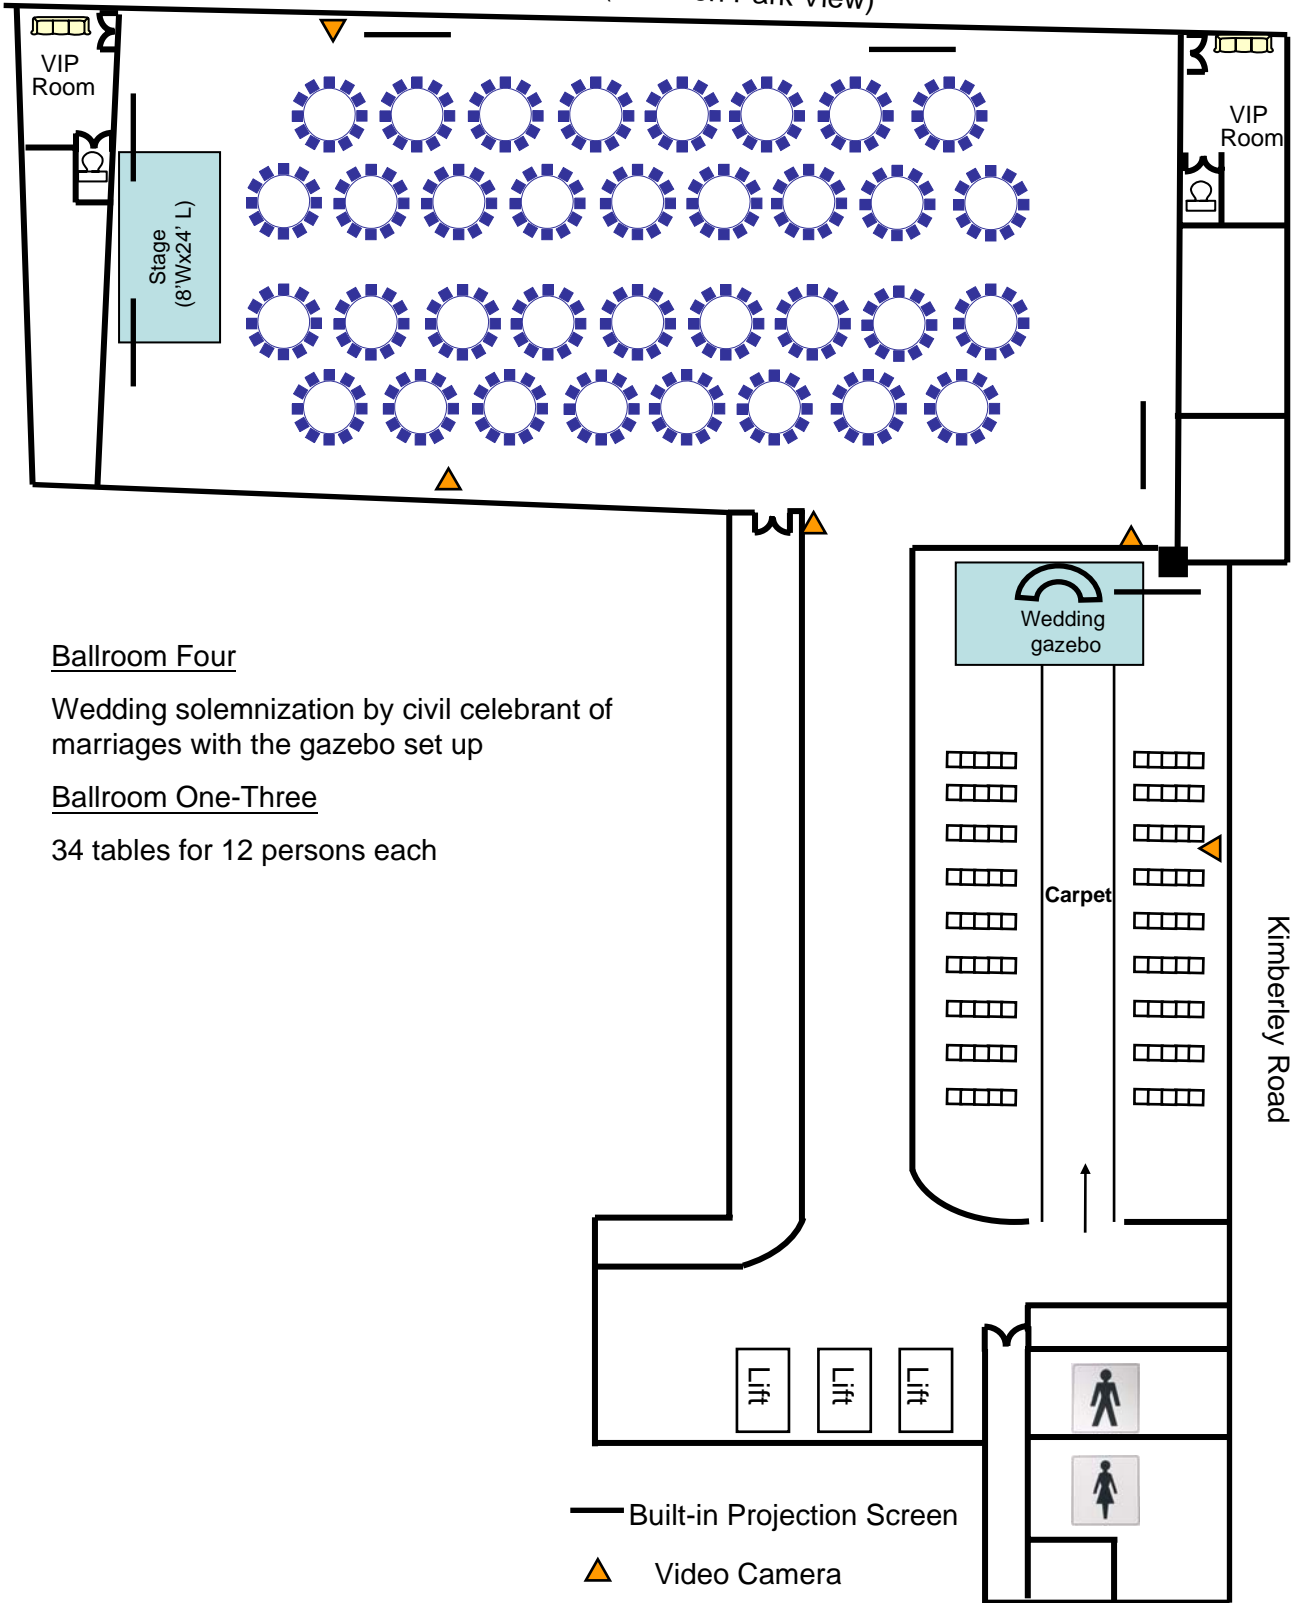

3/F, The Mira Hong Kong

18/F, The Mira Hong Kong

Nathan Road (Kowloon Park View)

Ballroom One-Four
Maximum capacity
50 tables for 12 persons each

Kimberley Road

— Built-in Projection Screen
▲ Video Camera

18/F, The Mira Hong Kong

Nathan Road (Kowloon Park View)

Ballroom One-Two

Maximum capacity

22 tables for 12 persons each

Ballroom Three-Four

Maximum capacity

23 tables for 12 persons each

— Built-in Projection Screen

▲ Video Camera

18/F, The Mira Hong Kong

Nathan Road (Kowloon Park View)

Ballroom One-Four

Dining area at Ballroom One-Three
and
Cocktail area at Ballroom Four

Maximum capacity

34 tables for 12 persons each

— Built-in Projection Screen

▲ Video Camera

18/F, The Mira Hong Kong

Nathan Road (Kowloon Park View)

Ballroom Four

Wedding solemnization by civil celebrant of marriages with the gazebo set up

Ballroom One-Three

34 tables for 12 persons each