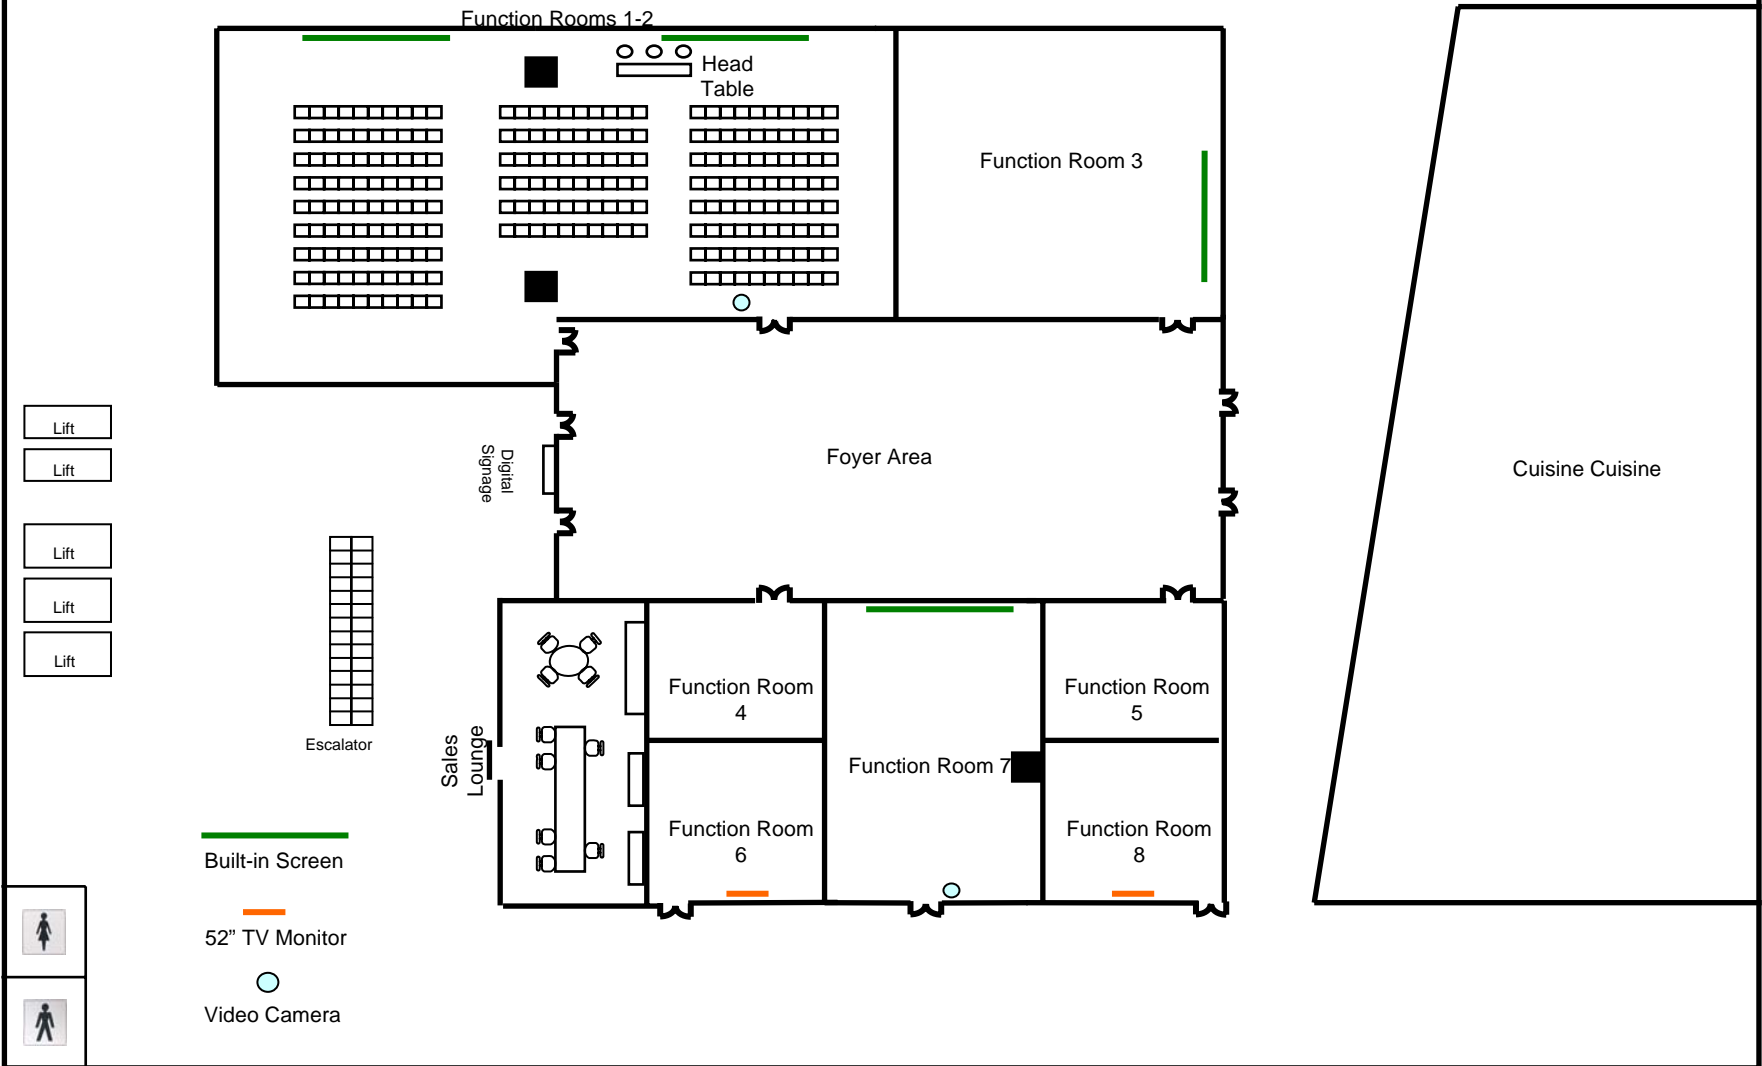

52" TV Monitor

Video Camera

3/F, The Mira Hong Kong

Function Rooms 1-3

Foyer Area

Digital Signage

Function Rooms 4-8

Sales Lounge

52" TV Monitor

Video Camera

3/F, The Mira Hong Kong

3/F, The Mira Hong Kong

3/F, The Mira Hong Kong

3/F, The Mira Hong Kong

- Lift
- Lift
- Lift
- Lift
- Lift

- Built-in Screen
- 52" TV Monitor
- Video Camera

3/F, The Mira Hong Kong

Function Rooms 1-3

Foyer Area

Digital Signage

Sales Lounge

Function Room 4

Function Room 5

Function Room 6

Function Room 7

Function Room 8

Cuisine Cuisine

- Lift
- Lift
- Lift
- Lift
- Lift

- Built-in Screen
- 52" TV Monitor
- Video Camera

3/F, The Mira Hong Kong

3/F, The Mira Hong Kong

3/F, The Mira Hong Kong