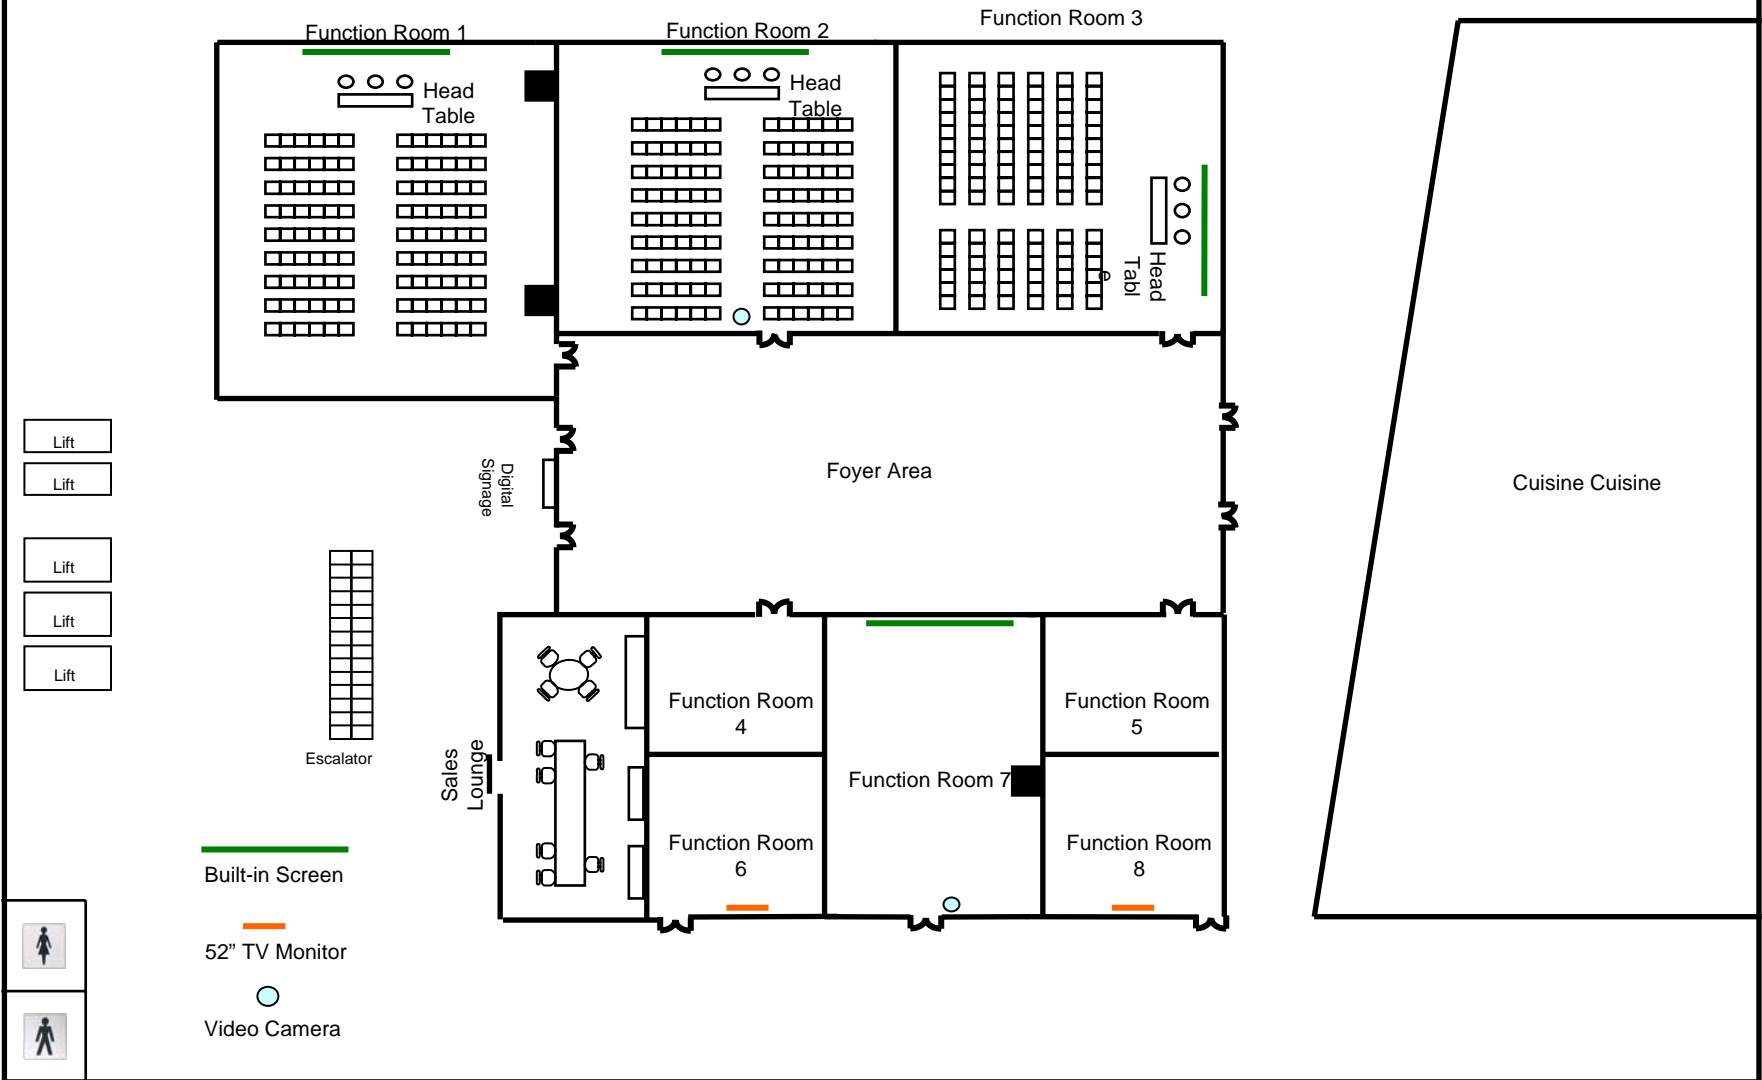

52" TV Monitor

Video Camera

3/F, The Mira Hong Kong

Function Rooms 1-3

Foyer Area

Digital Signage

Function Rooms 4-8

Sales Lounge

Video Camera

3/F, The Mira Hong Kong

Function Rooms 1-3

Foyer Area

Function Rooms 4, 6 & 7

Cuisine Cuisine

Lift

Lift

Lift

Lift

♂

♀

Escalator

Digital Signage

Sales Lounge

Built-in Screen

52" TV Monitor

Video Camera

3/F, The Mira Hong Kong

3/F, The Mira Hong Kong

3/F, The Mira Hong Kong

3/F, The Mira Hong Kong

- Lift
- Lift
- Lift
- Lift
- Lift

- Built-in Screen
- 52" TV Monitor
- Video Camera