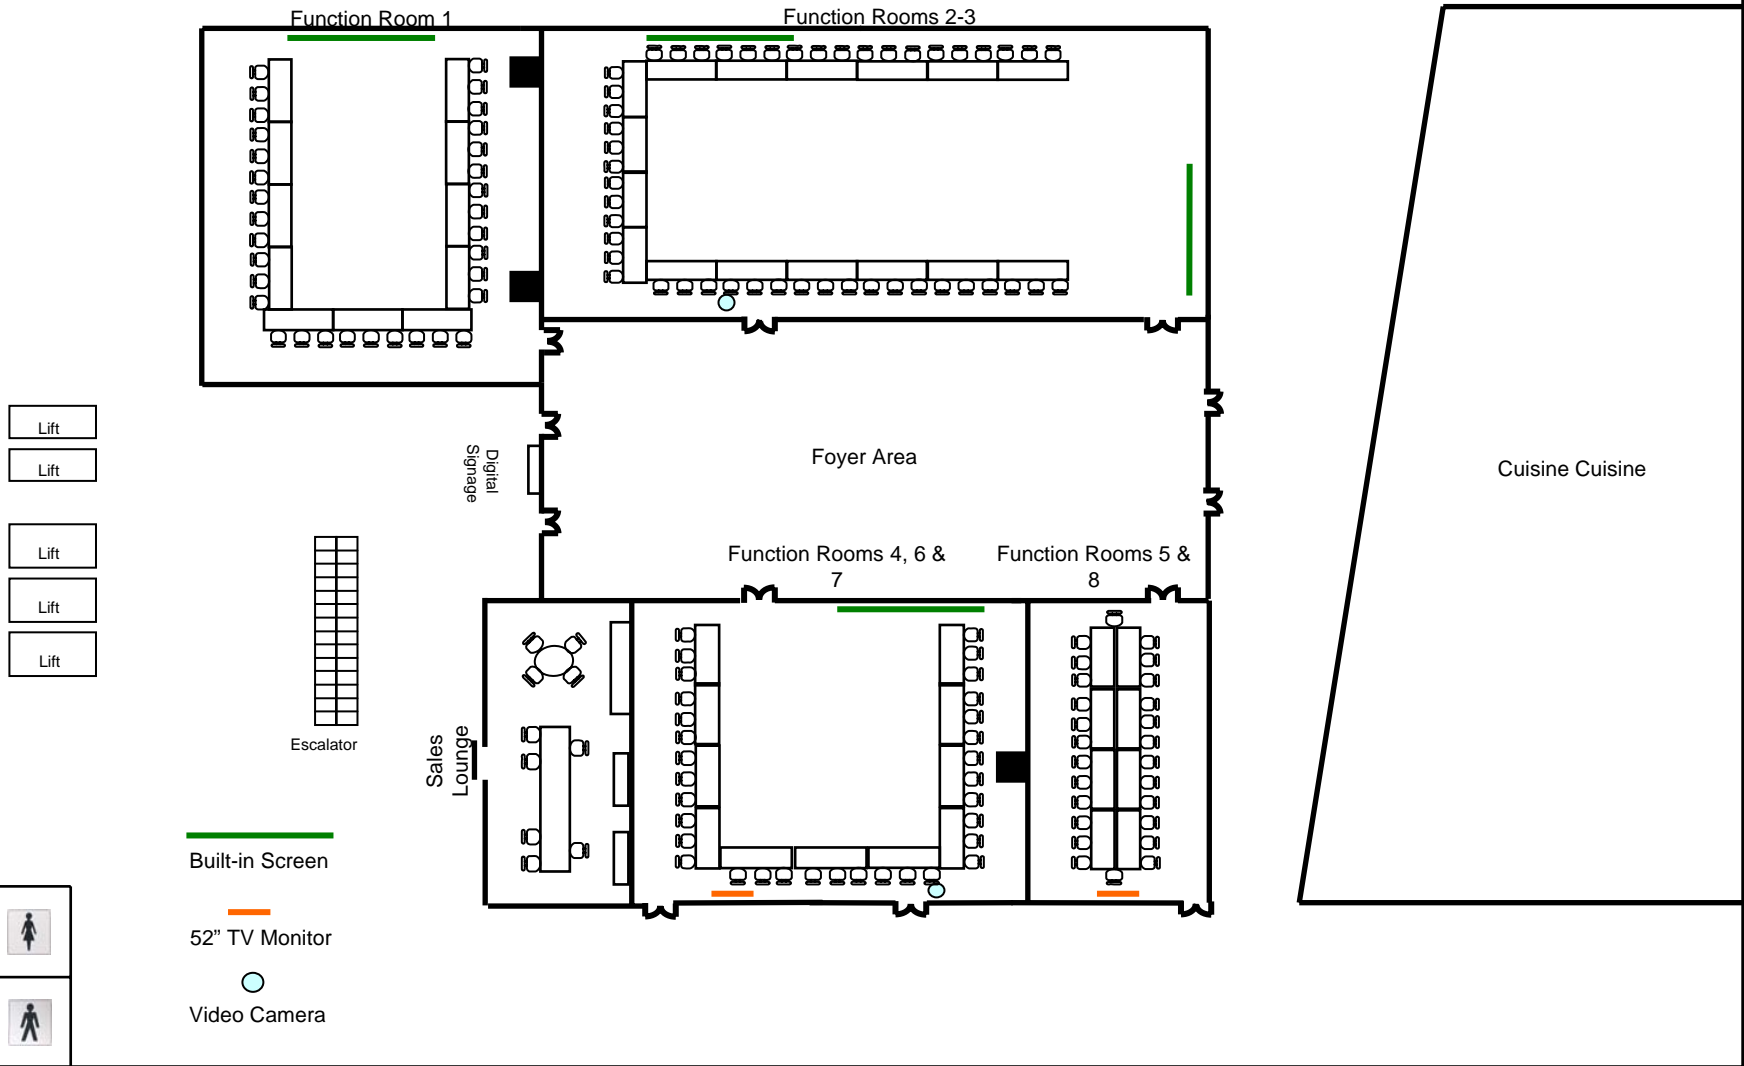

3/F, The Mira Hong Kong