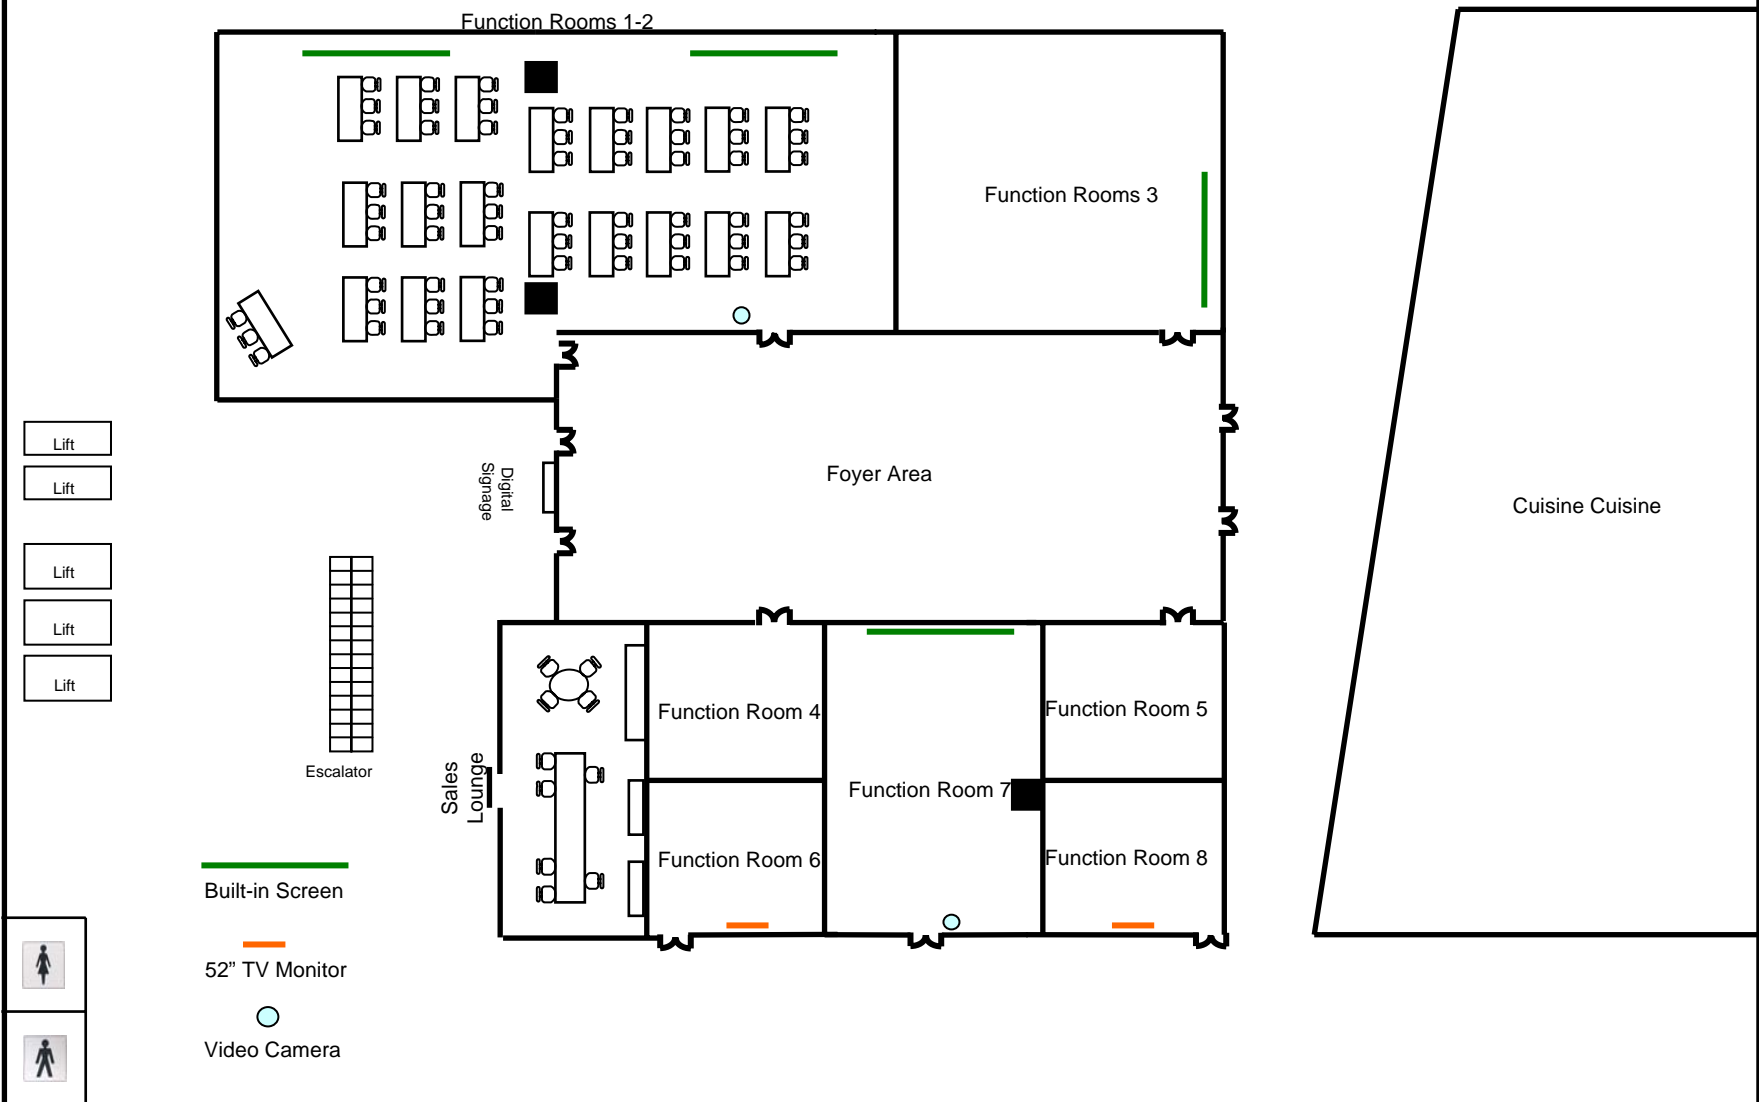

Lift

Lift

Escalator

 Built-in Screen

 52" TV Monitor

 Video Camera

3/F, The Mira Hong Kong

3/F, The Mira Hong Kong

Function Rooms 2-3

Lift

Lift

Lift

Lift

Lift

Escalator

Built-in Screen

52" TV Monitor

Video Camera

3/F, The Mira Hong Kong

Function Rooms 1-3

Foyer Area

Digital Signage

Function Rooms 4-8

Sales Lounge

Cuisine Cuisine

Lift

Lift

Lift

Lift

Escalator

Built-in Screen

52" TV Monitor