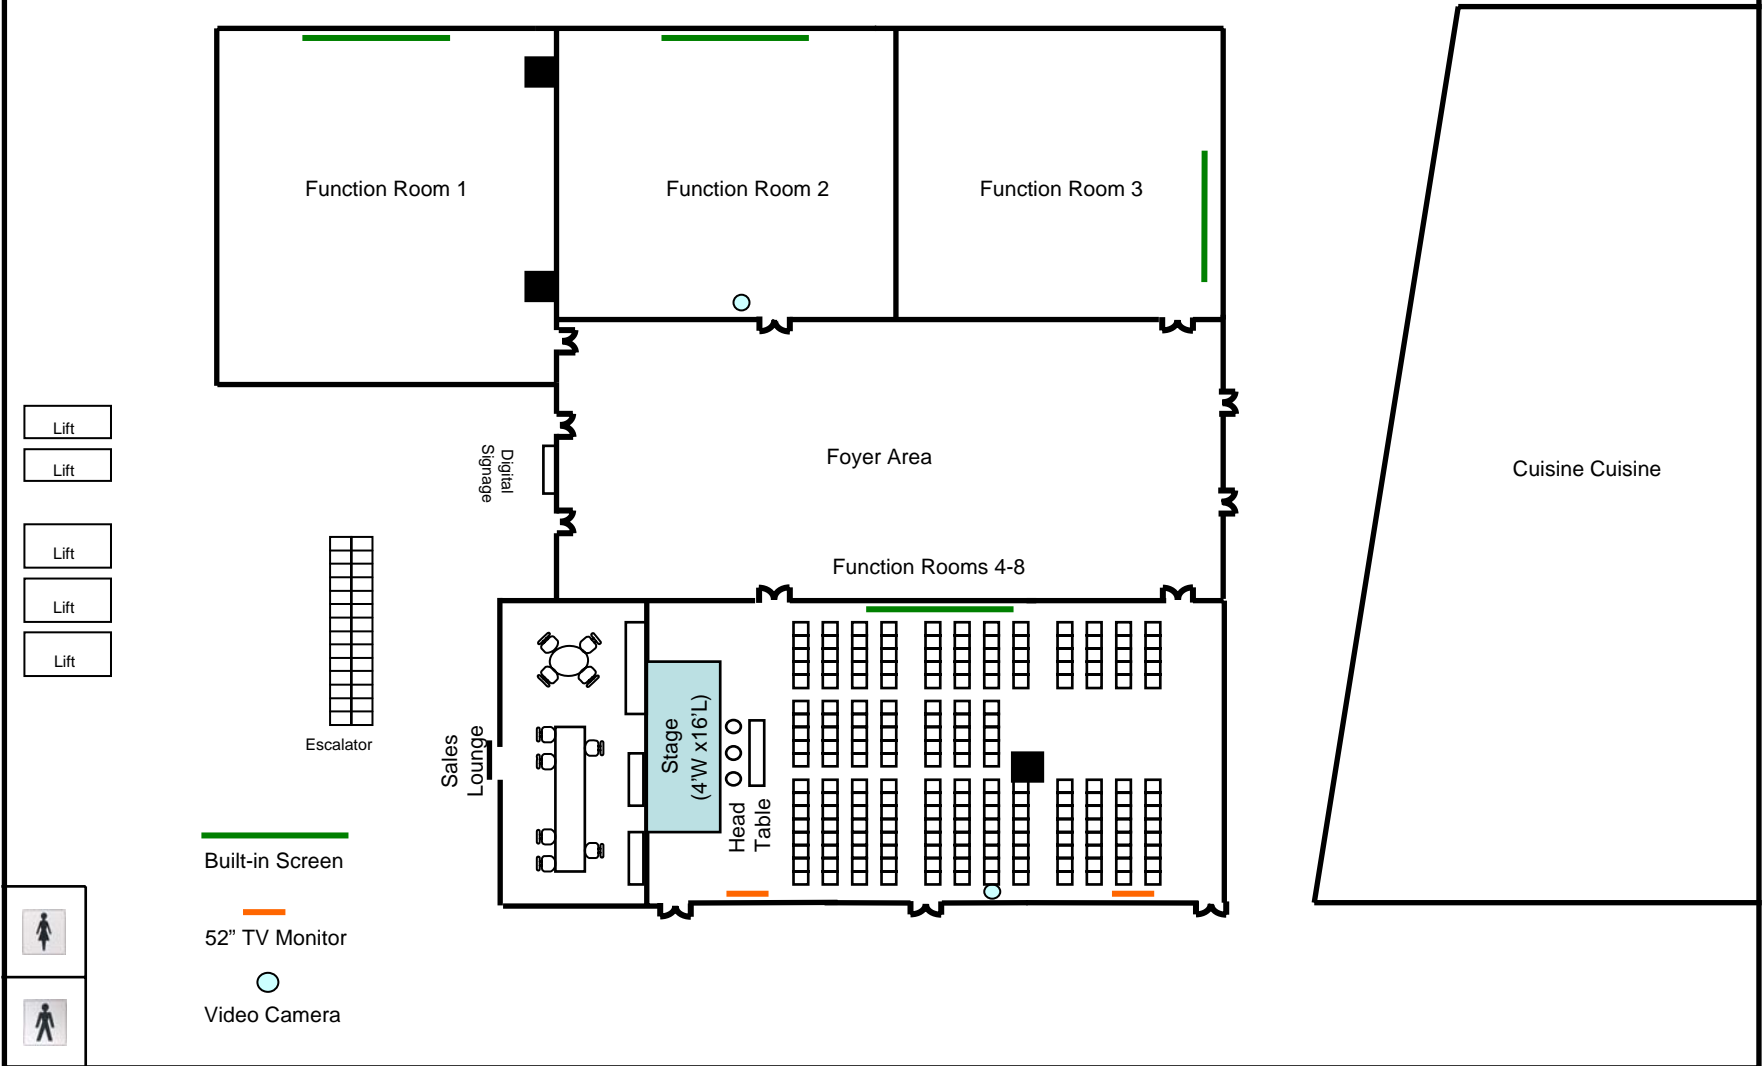

52" TV Monitor

Video Camera

3/F, The Mira Hong Kong

Function Rooms 1-3

Foyer Area

Digital Signage

Function Rooms 4-8

Sales Lounge

3/F, The Mira Hong Kong

Function Rooms 1-3

Foyer Area

Digital Signage

Sales Lounge

Function Room 4

Function Room 5

Function Room 6

Function Room 7

Function Room 8

Cuisine Cuisine

- Lift
- Lift
- Lift
- Lift
- Lift

- Built-in Screen
- 52" TV Monitor
- Video Camera

3/F, The Mira Hong Kong

3/F, The Mira Hong Kong

3/F, The Mira Hong Kong

3/F, The Mira Hong Kong

3/F, The Mira Hong Kong

3/F, The Mira Hong Kong

3/F, The Mira Hong Kong

3/F, The Mira Hong Kong

- Lift
- Lift
- Lift
- Lift
- Lift

- Built-in Screen
- 52" TV Monitor
- Video Camera

- Male
- Female