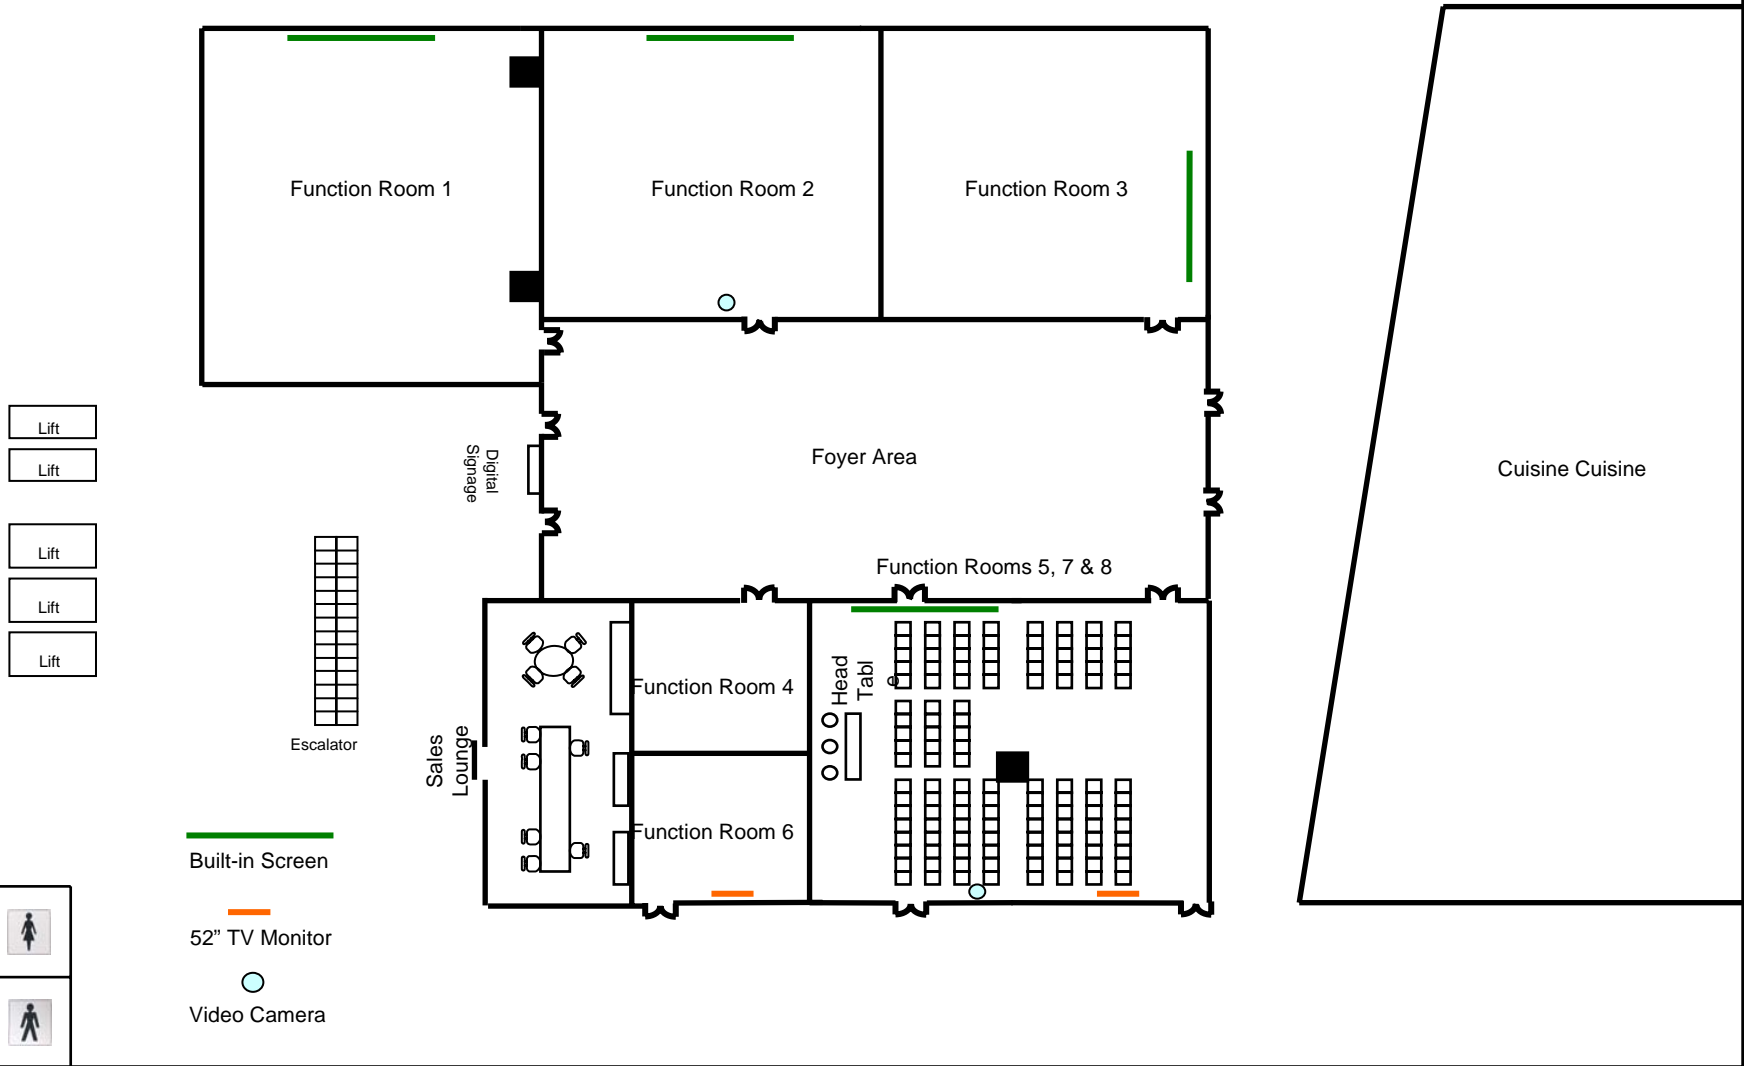

52" TV Monitor

Video Camera

3/F, The Mira Hong Kong

Function Rooms 1-3

Foyer Area

Digital Signage

Function Rooms 4-8

Sales Lounge

3/F, The Mira Hong Kong

Function Rooms 1-3

Foyer Area

Digital Signage

Sales Lounge

Function Room 4

Function Room 5

Function Room 6

Function Room 7

Function Room 8

Cuisine Cuisine

- Lift
- Lift
- Lift
- Lift
- Lift

- Built-in Screen
- 52" TV Monitor
- Video Camera

3/F, The Mira Hong Kong

3/F, The Mira Hong Kong

3/F, The Mira Hong Kong

3/F, The Mira Hong Kong

3/F, The Mira Hong Kong

3/F, The Mira Hong Kong

3/F, The Mira Hong Kong

3/F, The Mira Hong Kong

- Lift
- Lift
- Lift
- Lift
- Lift

- Built-in Screen
- 52" TV Monitor
- Video Camera

- Male
- Female