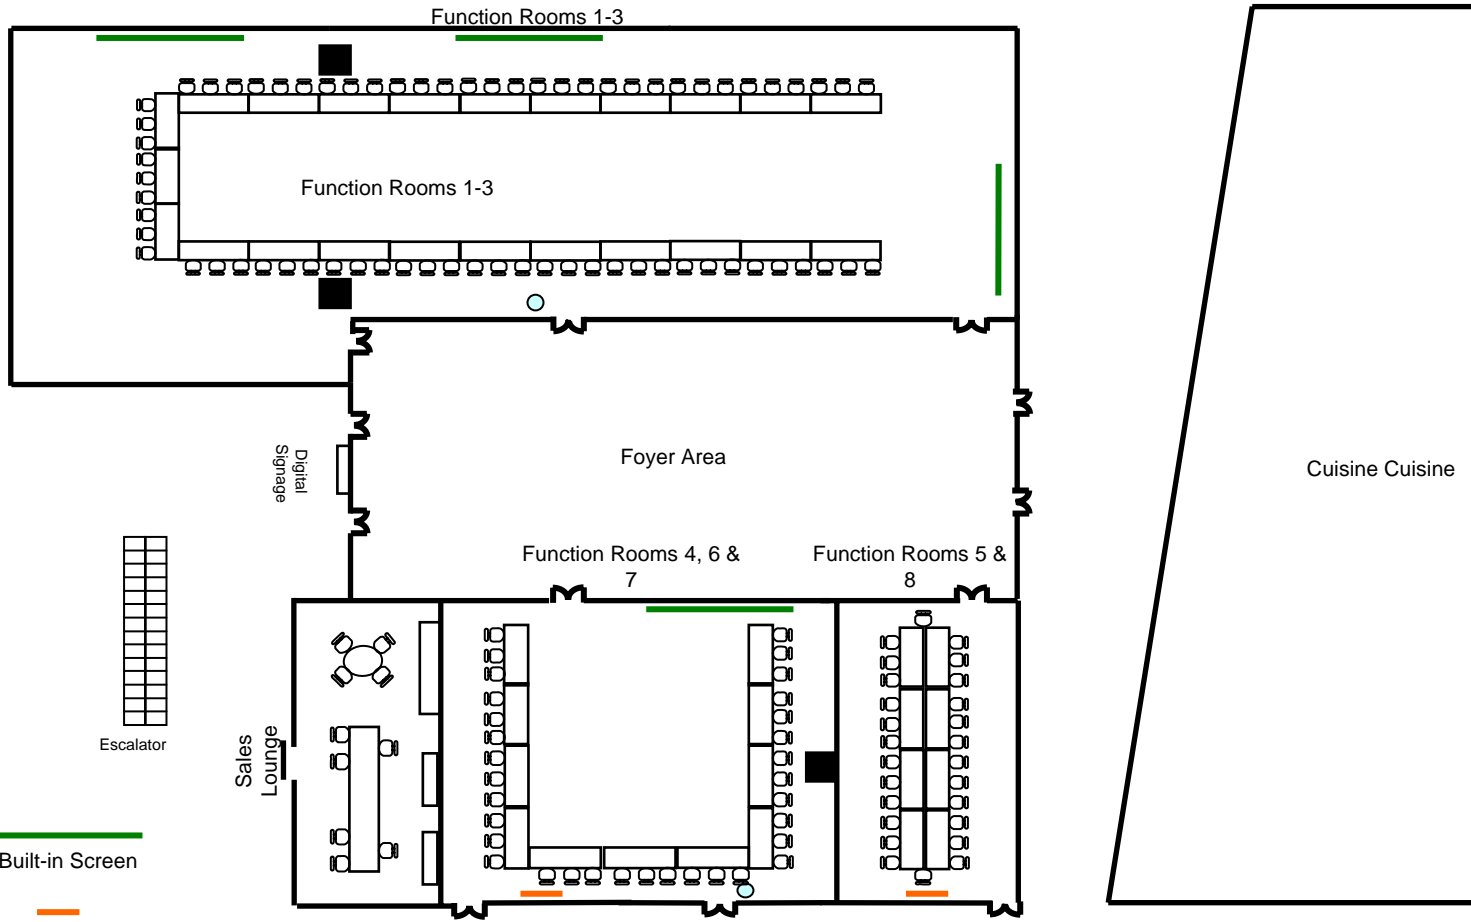

52" TV Monitor

Video Camera

3/F, The Mira Hong Kong

Function Rooms 1-3

Foyer Area

Digital Signage

Function Rooms 4-8

Sales Lounge

52" TV Monitor

Video Camera

3/F, The Mira Hong Kong

3/F, The Mira Hong Kong

3/F, The Mira Hong Kong

3/F, The Mira Hong Kong

- Lift
- Lift
- Lift
- Lift
- Lift

- Built-in Screen
- 52" TV Monitor
- Video Camera

Function Room 7

Function Room 8

Cuisine Cuisine

- Lift
- Lift
- Lift
- Lift
- Lift

- Built-in Screen
- 52" TV Monitor
- Video Camera

3/F, The Mira Hong Kong

3/F, The Mira Hong Kong

3/F, The Mira Hong Kong

3/F, The Mira Hong Kong

3/F, The Mira Hong Kong

3/F, The Mira Hong Kong

3/F, The Mira Hong Kong

3/F, The Mira Hong Kong

- Lift
- Lift
- Lift
- Lift
- Lift

- Built-in Screen
- 52" TV Monitor
- Video Camera

- Male
- Female