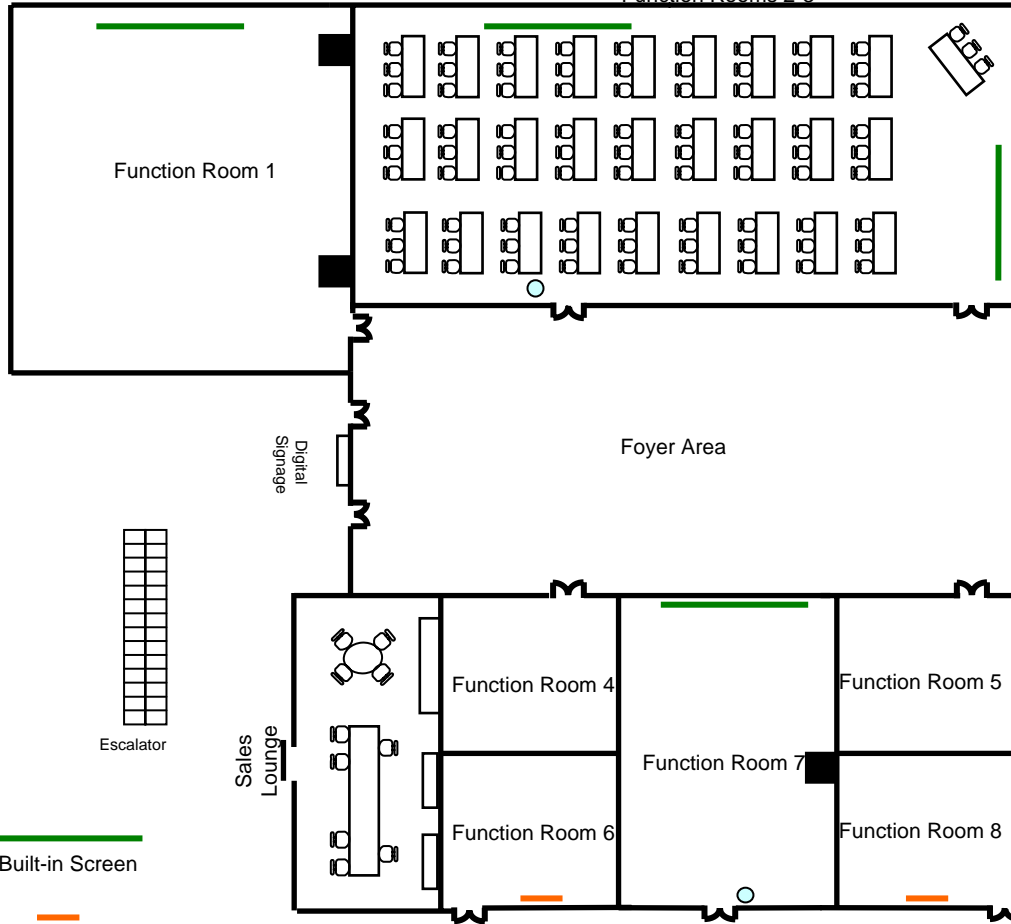

3/F, The Mira Hong Kong

Function Rooms 1-3

Foyer Area

Function Rooms 4 & 6 Function Room 7 Function Rooms 5 & 8

Cuisine Cuisine

Lift

Lift

Lift

Lift

Lift

Escalator

 Built-in Screen

 52" TV Monitor

 Video Camera

3/F, The Mira Hong Kong

3/F, The Mira Hong Kong

Function Rooms 2-3

Lift

Lift

Lift

Lift

Lift

Escalator

Built-in Screen

52" TV Monitor

Video Camera

3/F, The Mira Hong Kong

Function Rooms 1-3

Foyer Area

Digital Signage

Function Rooms 4-8

Sales Lounge