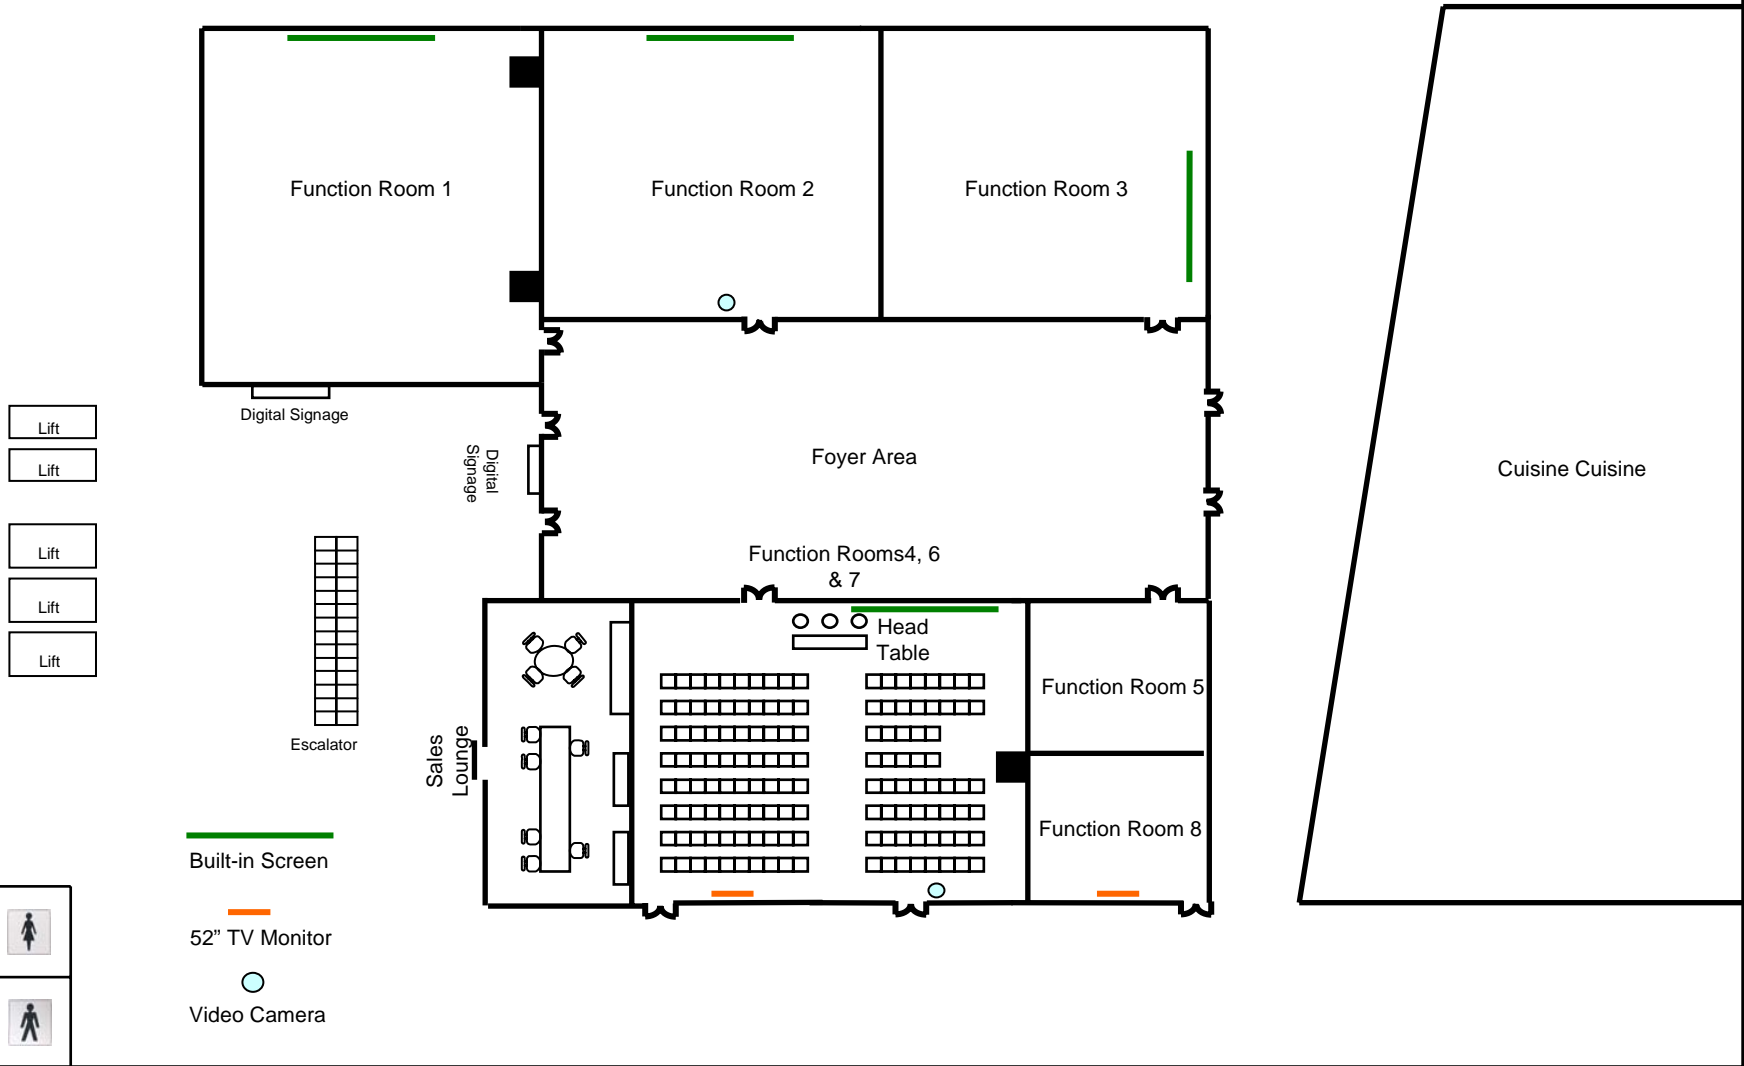

52" TV Monitor

Video Camera

3/F, The Mira Hong Kong

Function Rooms 1-3

Foyer Area

Digital Signage

Function Rooms 4-8

Sales Lounge

52" TV Monitor

Video Camera

3/F, The Mira Hong Kong

3/F, The Mira Hong Kong

3/F, The Mira Hong Kong

3/F, The Mira Hong Kong

- Lift
- Lift
- Lift
- Lift
- Lift

- Built-in Screen
- 52" TV Monitor
- Video Camera

Function Room 7

Function Room 8

Cuisine Cuisine

- Lift
- Lift
- Lift
- Lift
- Lift

- Built-in Screen
- 52" TV Monitor
- Video Camera

3/F, The Mira Hong Kong

3/F, The Mira Hong Kong

3/F, The Mira Hong Kong

3/F, The Mira Hong Kong

3/F, The Mira Hong Kong

3/F, The Mira Hong Kong

3/F, The Mira Hong Kong

3/F, The Mira Hong Kong

- Lift
- Lift
- Lift
- Lift
- Lift

- Built-in Screen
- 52" TV Monitor
- Video Camera

- Male
- Female