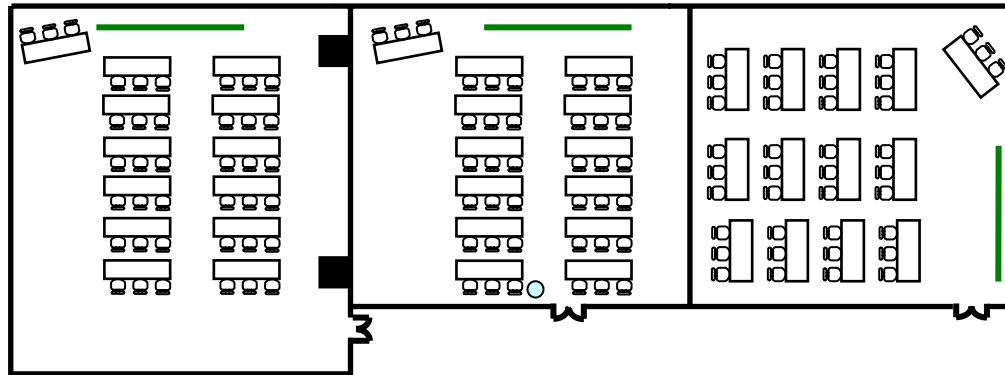

3/F, The Mira Hong Kong

Function Rooms 1-3