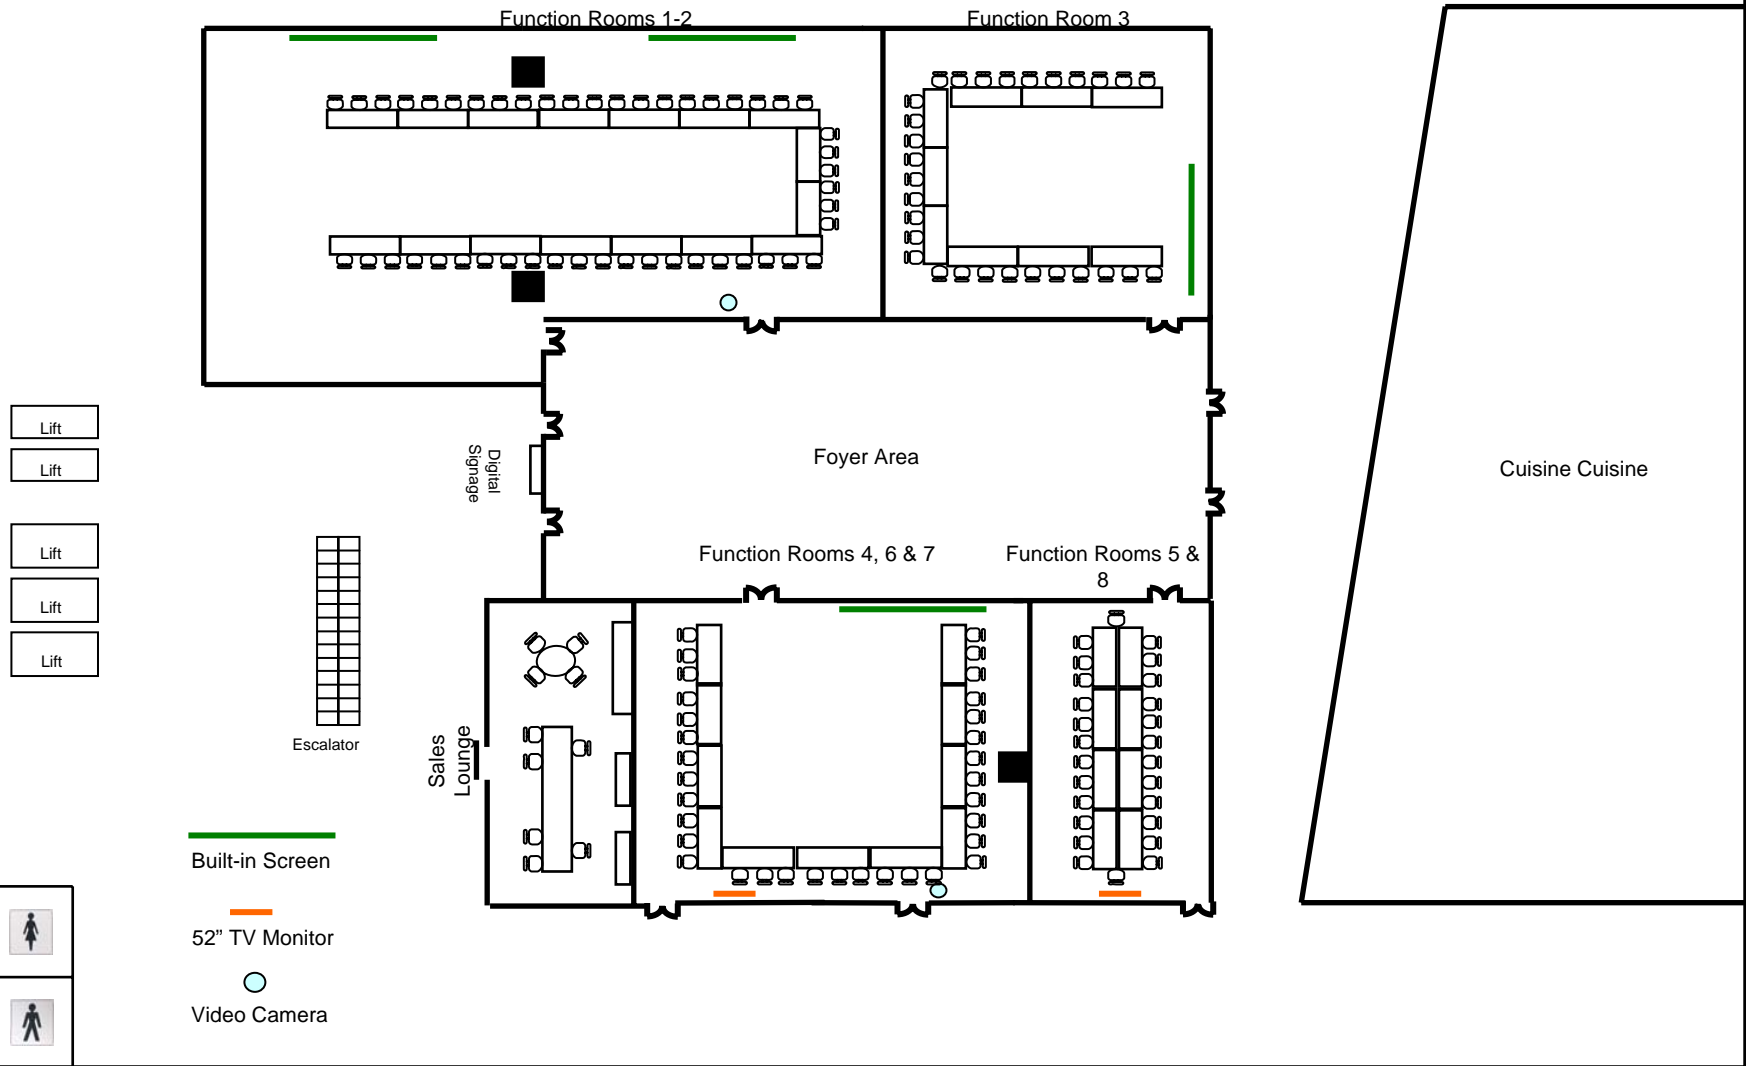

52" TV Monitor

Video Camera

3/F, The Mira Hong Kong

Function Rooms 1-3

Foyer Area

Digital Signage

Function Rooms 4-8

Sales Lounge

52" TV Monitor

Video Camera

3/F, The Mira Hong Kong

3/F, The Mira Hong Kong

3/F, The Mira Hong Kong

3/F, The Mira Hong Kong

- Lift
- Lift
- Lift
- Lift
- Lift

- Built-in Screen
- 52" TV Monitor
- Video Camera

Function Room 7

Function Room 8

Cuisine Cuisine

- Lift
- Lift
- Lift
- Lift
- Lift

- Built-in Screen
- 52" TV Monitor
- Video Camera

3/F, The Mira Hong Kong

3/F, The Mira Hong Kong

3/F, The Mira Hong Kong

3/F, The Mira Hong Kong

3/F, The Mira Hong Kong

3/F, The Mira Hong Kong

3/F, The Mira Hong Kong

3/F, The Mira Hong Kong

- Lift
- Lift
- Lift
- Lift
- Lift

- Built-in Screen
- 52" TV Monitor
- Video Camera

- Male
- Female