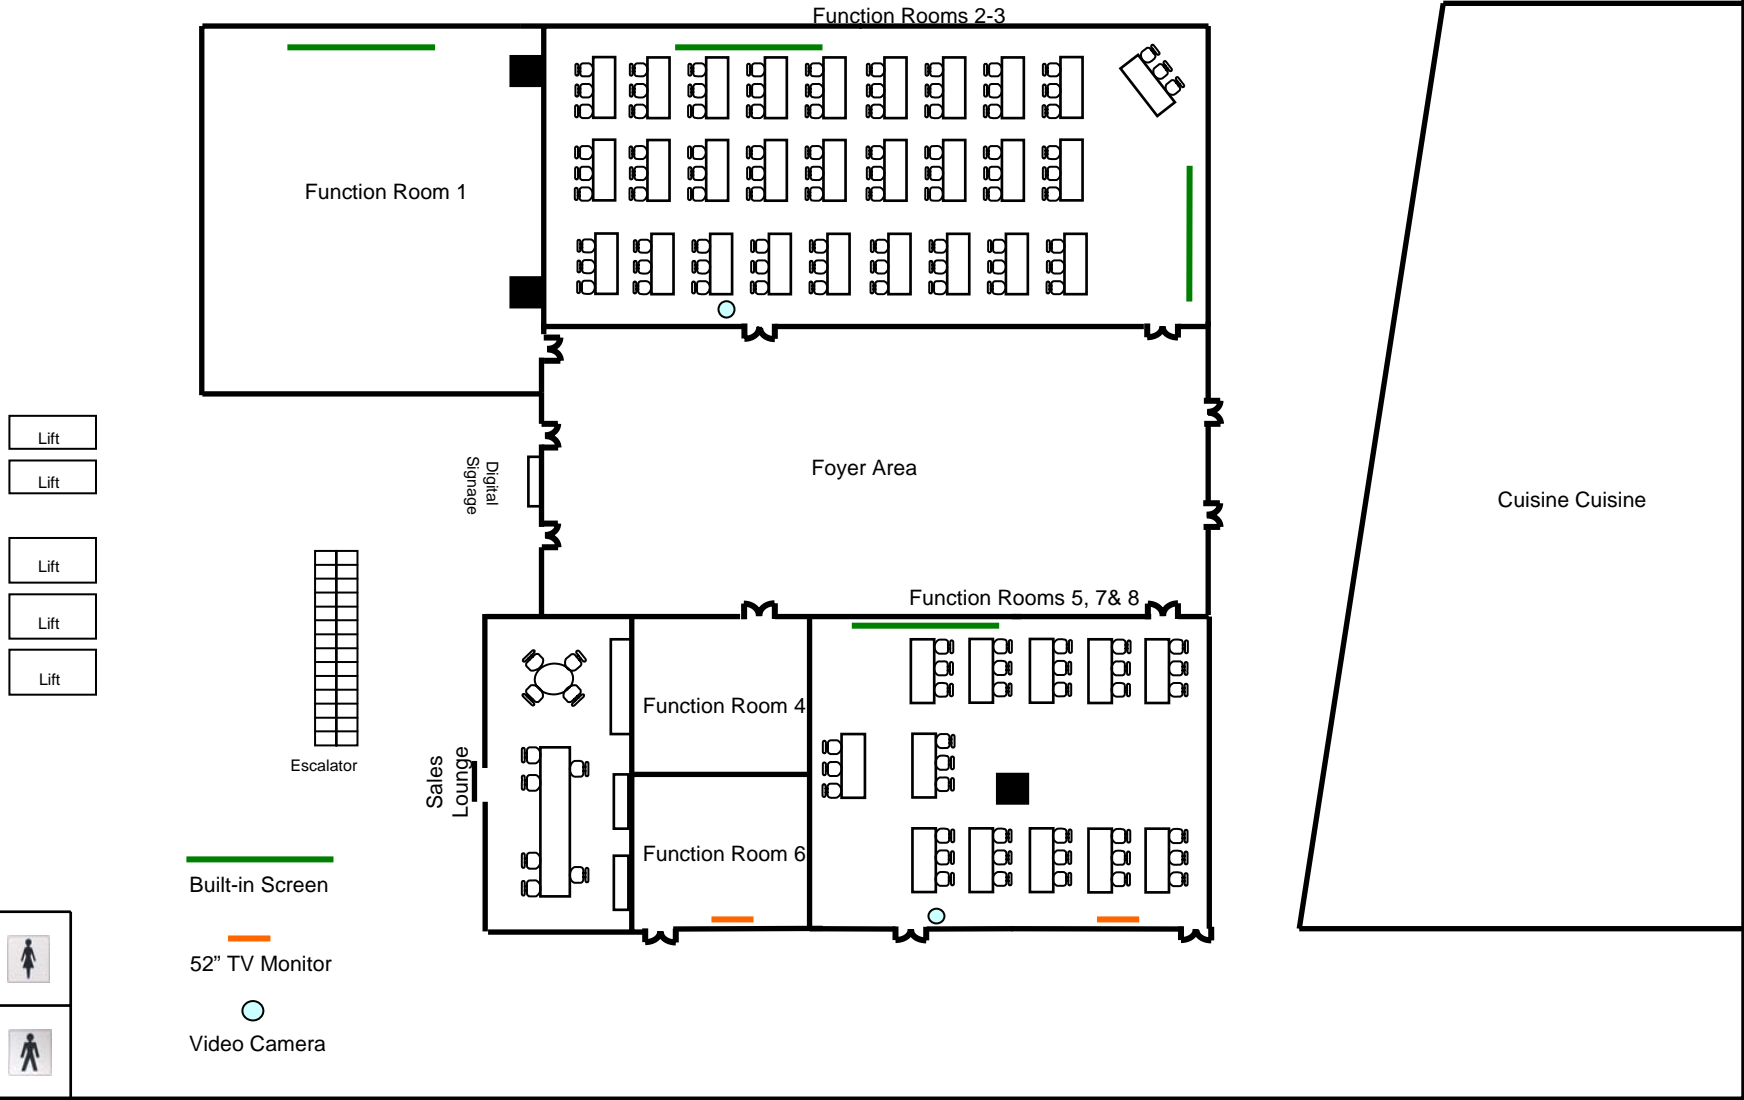

52" TV Monitor

Video Camera

3/F, The Mira Hong Kong

Function Rooms 1-3

Foyer Area

Digital Signage

Function Rooms 4-8

Sales Lounge

Video Camera

3/F, The Mira Hong Kong

Function Rooms 1-3

Foyer Area

Function Rooms 4, 6 & 7

Cuisine Cuisine

Lift

Lift

Lift

Lift

♂

♀

Escalator

Digital Signage

Sales Lounge

Built-in Screen

52" TV Monitor

Video Camera

3/F, The Mira Hong Kong

3/F, The Mira Hong Kong

3/F, The Mira Hong Kong

3/F, The Mira Hong Kong

- Lift
- Lift
- Lift
- Lift
- Lift

- Built-in Screen
- 52" TV Monitor
- Video Camera