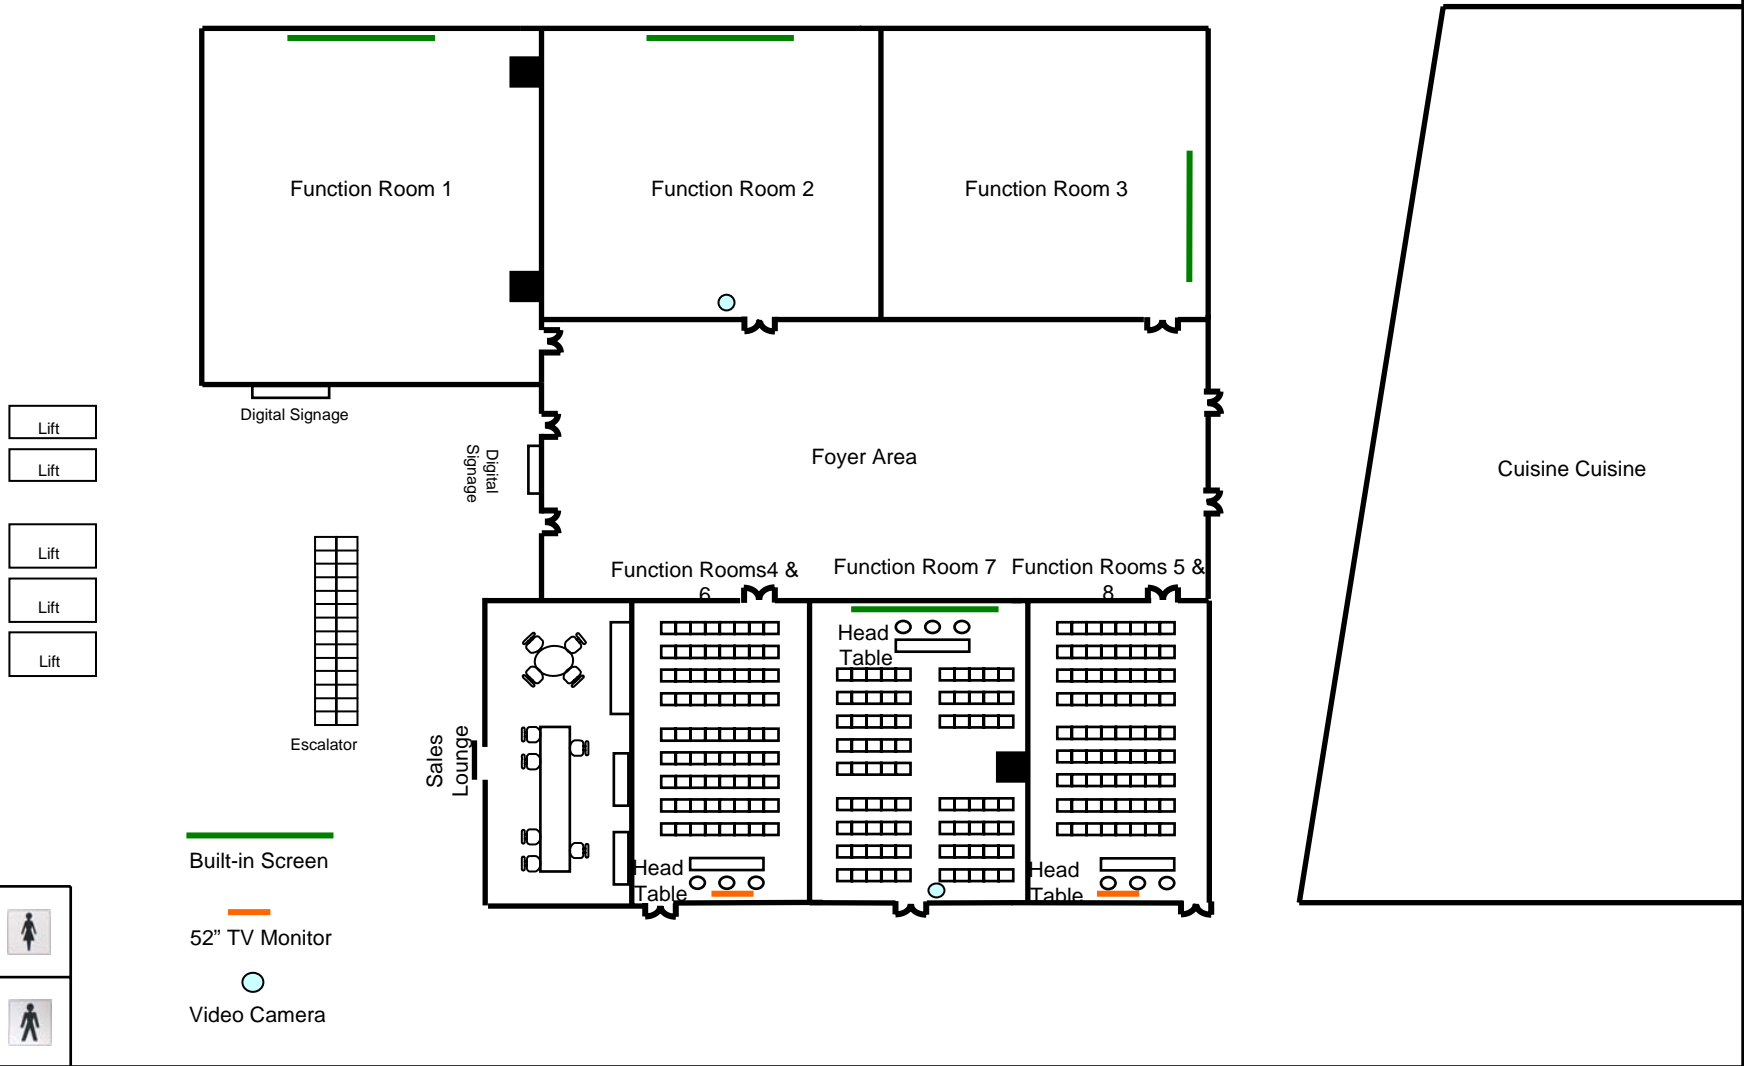

52" TV Monitor

Video Camera

3/F, The Mira Hong Kong

Function Rooms 1-3

Foyer Area

Digital Signage

Function Rooms 4-8

Sales Lounge

52" TV Monitor

Video Camera

3/F, The Mira Hong Kong

3/F, The Mira Hong Kong

3/F, The Mira Hong Kong

3/F, The Mira Hong Kong

- Lift
- Lift
- Lift
- Lift
- Lift

- Built-in Screen
- 52" TV Monitor
- Video Camera

Function Room 7

Function Room 8

Cuisine Cuisine

- Lift
- Lift
- Lift
- Lift
- Lift

- Built-in Screen
- 52" TV Monitor
- Video Camera

3/F, The Mira Hong Kong

3/F, The Mira Hong Kong

3/F, The Mira Hong Kong

3/F, The Mira Hong Kong

3/F, The Mira Hong Kong

3/F, The Mira Hong Kong

3/F, The Mira Hong Kong

3/F, The Mira Hong Kong

- Lift
- Lift
- Lift
- Lift
- Lift

- Built-in Screen
- 52" TV Monitor
- Video Camera

- Male
- Female