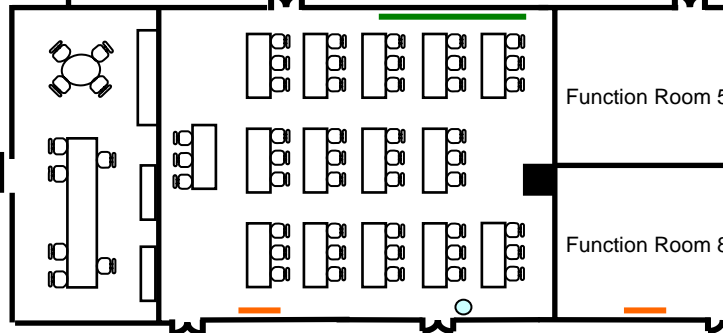

52" TV Monitor

Video Camera

3/F, The Mira Hong Kong

Function Rooms 1-3

Foyer Area

Digital Signage

Function Rooms 4-8

Sales Lounge

Video Camera

3/F, The Mira Hong Kong

Function Rooms 1-3

Foyer Area

Function Rooms 4, 6 & 7

Cuisine Cuisine

Lift

Lift

Lift

Lift

♂

♀

Escalator

Digital Signage

Sales Lounge

Built-in Screen

52" TV Monitor

Video Camera

3/F, The Mira Hong Kong

3/F, The Mira Hong Kong

3/F, The Mira Hong Kong

3/F, The Mira Hong Kong

- Lift
- Lift
- Lift
- Lift
- Lift

- Built-in Screen
- 52" TV Monitor
- Video Camera