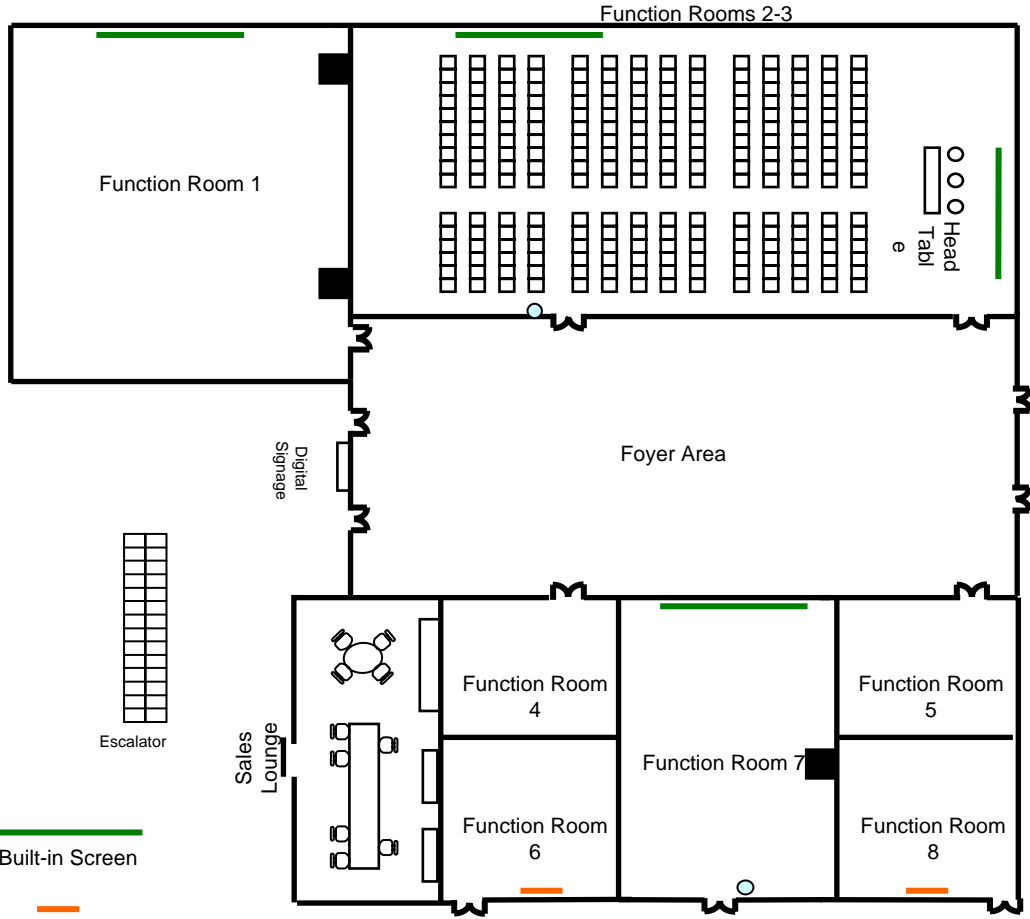

52" TV Monitor

Video Camera

3/F, The Mira Hong Kong

Function Rooms 1-3

Foyer Area

Digital Signage

Function Rooms 4-8

Sales Lounge

52" TV Monitor

Video Camera

3/F, The Mira Hong Kong

3/F, The Mira Hong Kong

3/F, The Mira Hong Kong

3/F, The Mira Hong Kong

- Lift
- Lift
- Lift
- Lift
- Lift

- Built-in Screen
- 52" TV Monitor
- Video Camera

3/F, The Mira Hong Kong

Function Rooms 1-3

Foyer Area

Digital Signage

Sales Lounge

Function Room 4

Function Room 5

Function Room 6

Function Room 7

Function Room 8

Cuisine Cuisine

- Lift
- Lift
- Lift
- Lift
- Lift

- Built-in Screen
- 52" TV Monitor
- Video Camera

3/F, The Mira Hong Kong

3/F, The Mira Hong Kong

3/F, The Mira Hong Kong