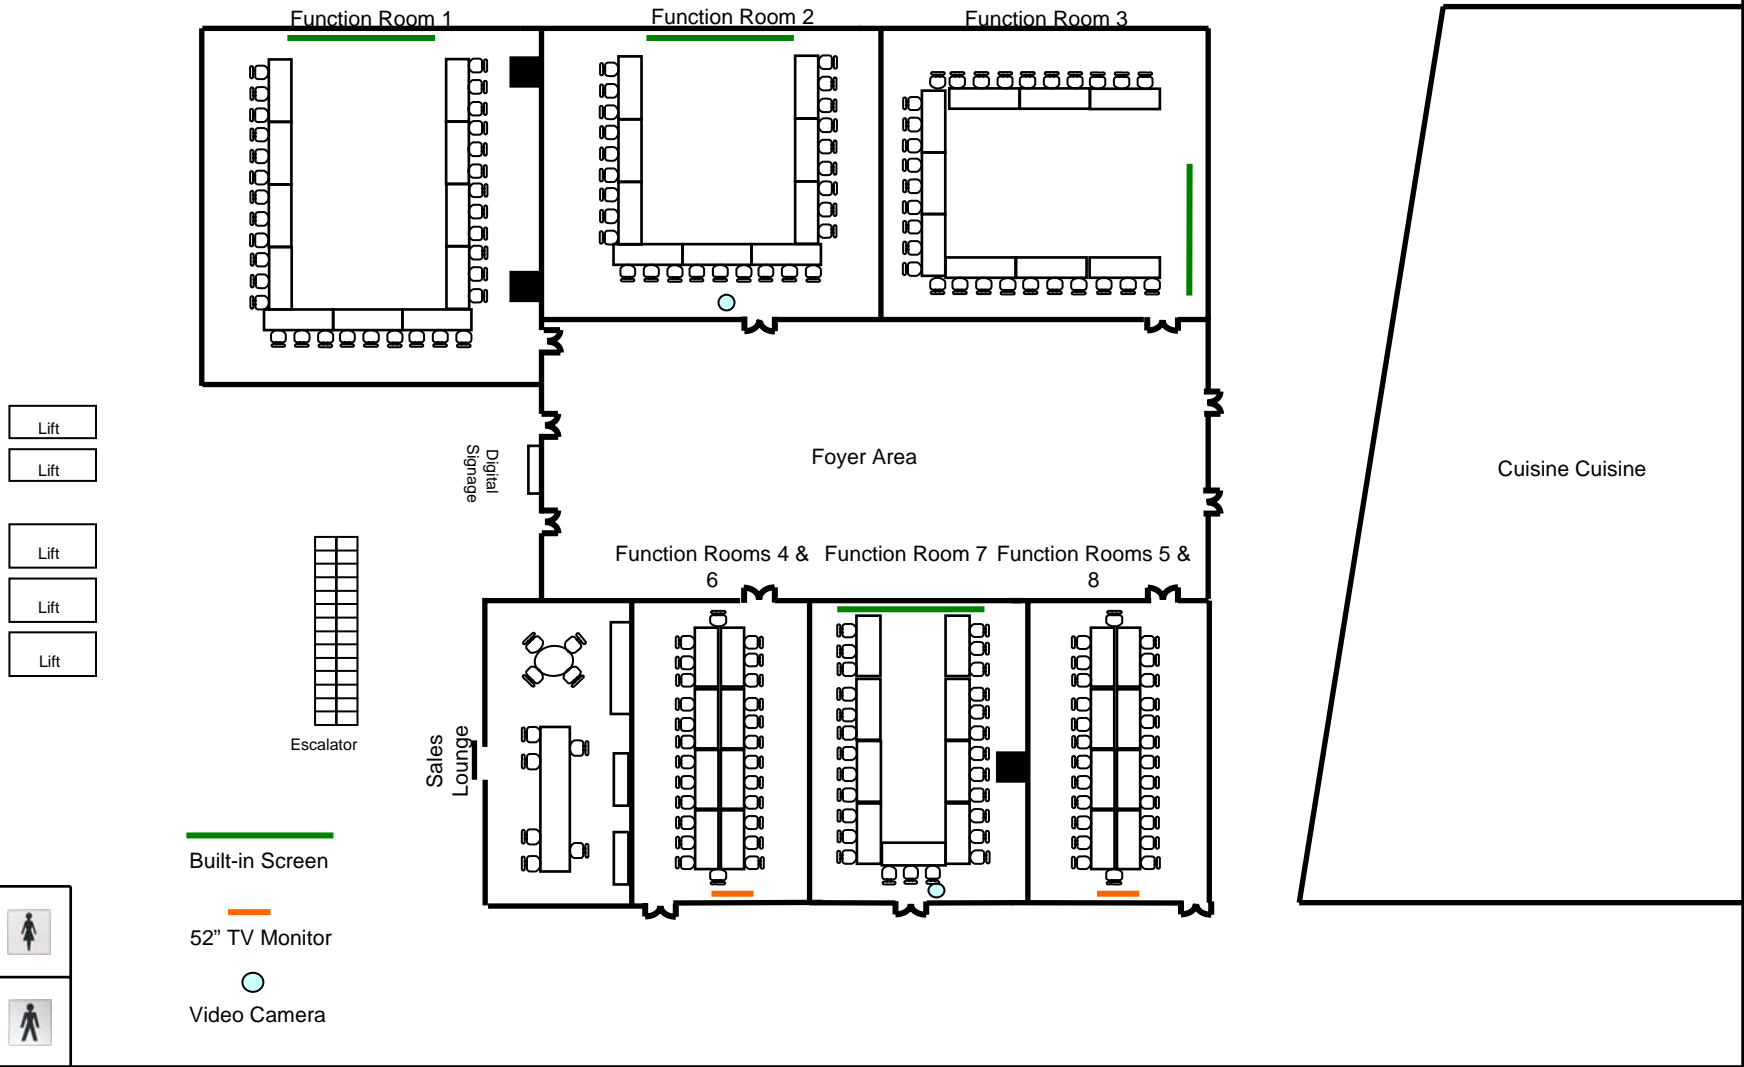

52" TV Monitor

Video Camera

3/F, The Mira Hong Kong

Function Rooms 1-3

Foyer Area

Digital Signage

Function Rooms 4-8

Sales Lounge

52" TV Monitor

Video Camera

3/F, The Mira Hong Kong

3/F, The Mira Hong Kong

3/F, The Mira Hong Kong

3/F, The Mira Hong Kong

- Lift
- Lift
- Lift
- Lift
- Lift

- Built-in Screen
- 52" TV Monitor
- Video Camera

Function Room 7

Function Room 8

Cuisine Cuisine

- Lift
- Lift
- Lift
- Lift
- Lift

- Built-in Screen
- 52" TV Monitor
- Video Camera

3/F, The Mira Hong Kong

3/F, The Mira Hong Kong

3/F, The Mira Hong Kong

3/F, The Mira Hong Kong

3/F, The Mira Hong Kong

3/F, The Mira Hong Kong

3/F, The Mira Hong Kong

3/F, The Mira Hong Kong

- Lift
- Lift
- Lift
- Lift
- Lift

- Built-in Screen
- 52" TV Monitor
- Video Camera

- Male
- Female